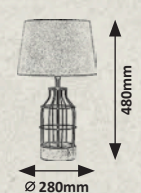

4518 C T

E-27 / 1x max. 60W
 IP20 •
 19545
 cream/white

JUDITH CONCRETE

4389

4519 C T

E-27 / 1x max. 60W
 IP20 •
 19545
 grey/white

AVA CONCRETE

4385