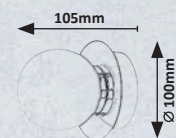

BEATA

5717

5716

5718

5716 (MP)

LED / 5W
(465lm, 4000K) incl.
IP44
chrome

5717 (MP)

LED / 10W
(930lm, 4000K) incl.
IP44
chrome

5718 (MP)

LED / 15W
(1395lm, 4000K) incl.
IP44
chrome

BECCA

2110

2111

2113

2112

2110 (MG)

G9 / 1x max. 28W
IP44 • 19632
chrome/white

2111 (MG)

G9 / 2x max. 28W
IP44 • 19632
chrome/white

2112 (MG)

G9 / 3x max. 28W
IP44 • 19632
chrome/white

2113 (MG)

G9 / 3x max. 28W
IP44 • 19632
chrome/white