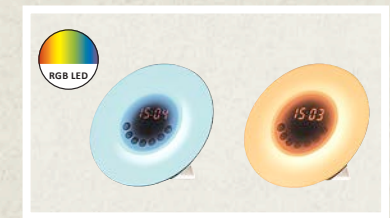

MISTY

4538

4539

4538 P
☐ LED / 4W
(200lm, 6000K) incl.
DC 5V
IP20 • white

5 998250 345383

4539 P
☐ LED / 4W
(200lm, 6000K) incl.
DC 5V
IP20 • white

5 998250 345390

PENELOPE

4423

4423 P
☐ LED 1,8W incl.
☐ RGB LED / 2,7W incl.
DC 5V
IP20 • white

5 998250 344232

TRUDY NEW

6383

6383 M G
☐ LED 5W
(400lm, 3000K) incl.
IP20 • 19802
satin chrome/ white

5 998250 363837