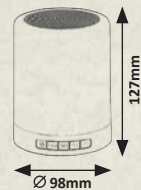

SAJAN *NEW*

5006

5006 **M P**

LED / 3W
(80lm, 3000K) incl.
IP20
black

KENDALL

4534

4534 **M P**

LED / 2W + 3W
(60lm, 3000K) incl.
IP20
white

GBR

- Mood lighting projection combined with music play
- Can be used as a loudspeaker for smartphone, tablet or computer with the jack cable (included)
- Colour change mood lighting or light intensity can be changed by touching speaker
- Telephone call management, speakerphone and music play via Bluetooth
- Mp3-format music play with micro SD card
- Can be hung up using hook in base, making it the ideal choice even when camping.

HUN

- Zenelejátszással kombinált hangulatfény vetítés
- Hozzáadott Jack kábellel Okostelefonhoz, táblagéphez, vagy számítógéphez hangfalként használható
- Hangszóró érintésével változtatható színváltós hangulatfény, vagy fényerősség
- Bluetooth kapcsolatán keresztül telefonhívás kezelés, kihangosítás és zenelejátszás
- Micro SD kártyával mp3 formátumú zenelejátszás
- Talpában lévő fül segítségével felakasztható, így akár sátorozáskor kiváló választás.

GER

- Mit Abspielen von Musik kombinierte Stimmungsbeleuchtung
- Mit beigefügtem Klinkenkabel auch als Lautsprecher für Smartphones, Tablets oder Computer verwendbar
- Durch Berührung des Lautsprechers veränderbare Farbwechsel-Stimmungsbeleuchtung oder Lichtstärke
- Anrufe verwalten, verstärken und Musik abspielen über Bluetooth-Verbindung
- Mit microSD-Karte zum Abspielen von Musik im mp3-Format
- Kann mit Schlaufe am Fuß aufgehängt werden und ist somit auch hervorragend zum Zelten geeignet.