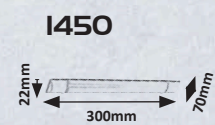

BATTEN LIGHT

I450 P
LED / 10W
(800lm, 4000K) incl.
IP20
white