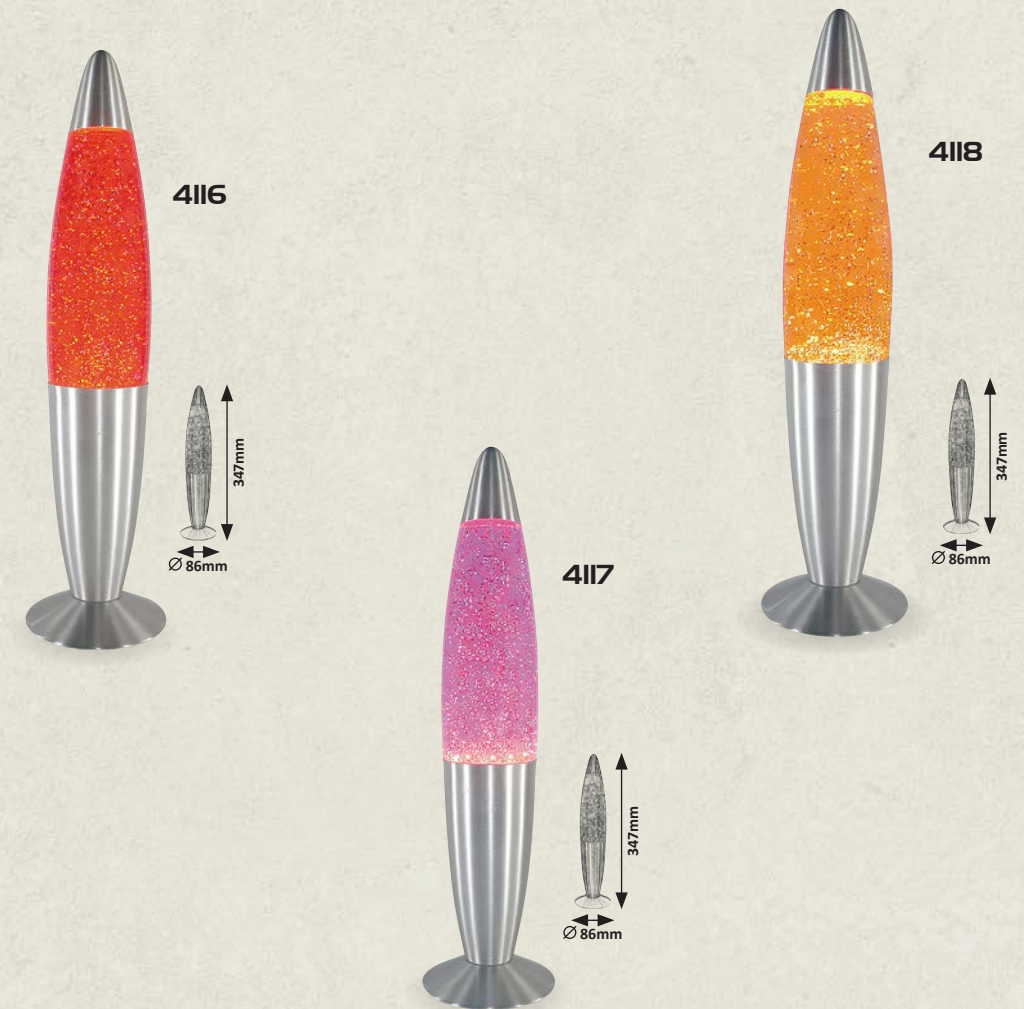

GLITTER MINI

4116 **M G**
15W incl.
E-14 / ST26 / 1x max. 15W
IP20 •
silver/red
 5 998250 341163

4117 **M G**
15W incl.
E-14 / ST26 / 1x max. 15W
IP20 •
silver/rose
 5 998250 341170

4118 **M G**
15W incl.
E-14 / ST26 / 1x max. 15W
IP20 •
silver/yellow
 5 998250 341187