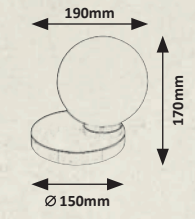

MISTY

4538

4539

4538 P
☐ LED / 4W
(200lm, 6000K) incl.
DC 5V
IP20 • white

5 998250 345383

4539 P
☐ LED / 4W
(200lm, 6000K) incl.
DC 5V
IP20 • white

5 998250 345390

PENELOPE

4423

4423 P
☐ LED 1,8W incl.
☐ RGB LED / 2,7W incl.
DC 5V
IP20 • white

5 998250 344232

TRUDY NEW

6383

6383 M G
☐ LED 5W
(400lm, 3000K) incl.
IP20 • 19802
satin chrome/ white

5 998250 363837