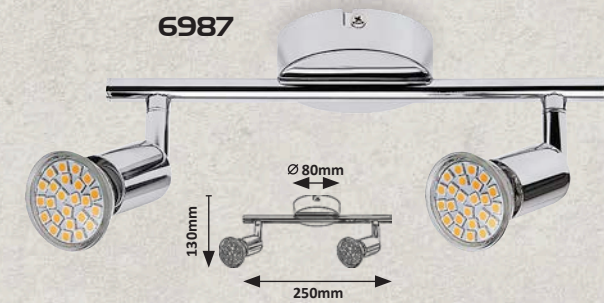

5996 GU10 / 2x max. 50W
IP20
bronze

5997 GU10 / 3x max. 50W
IP20
bronze

5998 GU10 / 4x max. 50W
IP20
bronze

NORTON LED

6986 (M)
 LED / 3W
 (220lm, 3000K) incl.
 GU10 / 1x max. 50W
 IP20 • chrome

6987 (M)
 LED / 6W
 (440lm, 3000K) incl.
 GU10 / 2x max. 50W
 IP20 • chrome