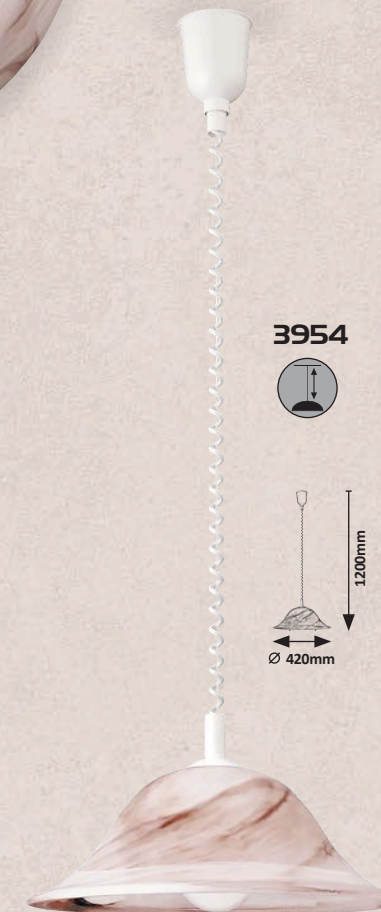

3954

Ø 420mm

1200mm