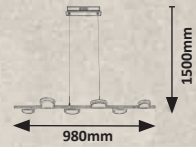

5657

5654
LED / 9W
(500lm, 3000K) incl.
IP20
satin chrome

5655
LED / 31W
(2000lm, 3000K) incl.
IP20
satin chrome

5656
LED / 9W
(500lm, 3000K) incl.
IP20 •
satin chrome

5657
LED / 20W
(1150lm, 3000K) incl.
IP20
satin chrome