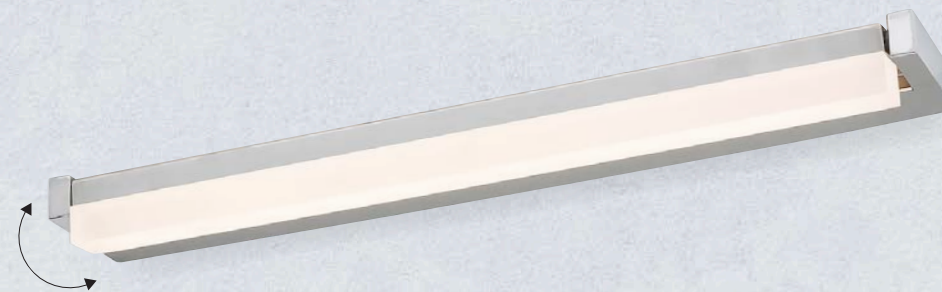

CEDRIC

1446

1447