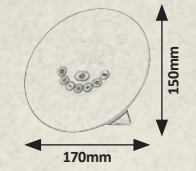

MISTY

4538

4539

4538 P
☐ LED / 4W
(200lm, 6000K) incl.
DC 5V
IP20 • white

5 998250 345383

4539 P
☐ LED / 4W
(200lm, 6000K) incl.
DC 5V
IP20 • white

5 998250 345390

PENELOPE

4423

4423 P
☐ LED 1,8W incl.
☐ RGB LED / 2,7W incl.
DC 5V
IP20 • white

5 998250 344232

TRUDY NEW

6383

6383 M G
☐ LED 5W
(400lm, 3000K) incl.
IP20 • 19802
satin chrome/ white

5 998250 363837