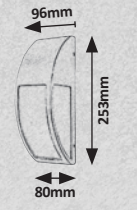

SEVILLA *NEW*

8799

8800

GENOVA

8269

ECUADOR

7996

7997

VARNA *NEW*

8134

8135

8799 (M) (P)

⊠ E-27 / 1x max. 11W
IP44
satin chrome/white

8800 (M) (P)

⊠ E-27 / 1x max. 11W
IP44 • ☼ 2-8m, 90°
satin chrome/white

8269 (M) (P) (G)

⊠ E-27 / 1x max. 40W
IP44 • ☼ 19129
satin chrome/white

7996 (M) (P)

⊠ LED / 10W
(800lm, 4000K) incl.
IP65
anthracite/white

7997 (M) (P)

⊠ LED / 11W
(800lm, 4000K) incl.
IP54 • ☼ 6m, 120°
anthracite/white

8134 (P)

⊠ LED / 12W
(720lm, 4000K) incl.
IP54
black/white

8135 (P)

⊠ LED / 12W
(720lm, 4000K) incl.
IP54 • ☼ 8m, 120°
black/white