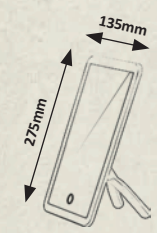

MISTY

4538

4539

4538 P
☐ LED / 4W
(200lm, 6000K) incl.
DC 5V
IP20 • white

5 998250 345383

4539 P
☐ LED / 4W
(200lm, 6000K) incl.
DC 5V
IP20 • white

5 998250 345390

PENELOPE

4423

4423 P
☐ LED 1,8W incl.
☐ RGB LED / 2,7W incl.
DC 5V
IP20 • white

5 998250 344232

TRUDY NEW

6383

6383 M G
☐ LED 5W
(400lm, 3000K) incl.
IP20 • 19802
satin chrome/ white

5 998250 363837