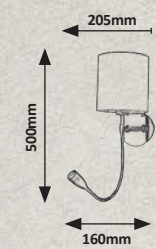

6529

E-27
1x max. 40W excl.

LED built-in
3W