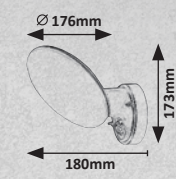

SEVILLA *NEW*

8799

8800

GENOVA

8269

ECUADOR

7996

7997

VARNA *NEW*

8134

8135

8799 (M) (P)

⊠ E-27 / 1x max. 11W
IP44
satin chrome/white

8800 (M) (P)

⊠ E-27 / 1x max. 11W
IP44 • ☼ 2-8m, 90°
satin chrome/white

8269 (M) (P) (G)

⊠ E-27 / 1x max. 40W
IP44 • ☼ 19129
satin chrome/white

7996 (M) (P)

⊠ LED / 10W
(800lm, 4000K) incl.
IP65
anthracite/white

7997 (M) (P)

⊠ LED / 11W
(800lm, 4000K) incl.
IP54 • ☼ 6m, 120°
anthracite/white

8134 (P)

⊠ LED / 12W
(720lm, 4000K) incl.
IP54
black/white

8135 (P)

⊠ LED / 12W
(720lm, 4000K) incl.
IP54 • ☼ 8m, 120°
black/white