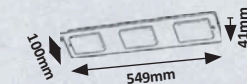

TONY

5490

5489

5492

5491

RUBEN

5723

5725

5724

rabalux® 493

5489 (MP)

LED / 5W
(365lm, 4000K) incl.
IP44 • 19600
chrome/opal glass

5 998250 354897

5490 (MP)

LED / 10W
(730lm, 4000K) incl.
IP44 • 19600
chrome/opal glass

5 998250 354903

5491 (MP)

LED / 15W
(1095lm, 4000K) incl.
IP44 • 19600
chrome/opal glass

5 998250 354910

5492 (MP)

LED / 20W
(1460lm, 4000K) incl.
IP44 • 19600
chrome/opal glass

5 998250 354927

5723 (MP)

LED / 9W
(774lm, 4000K) incl.
IP44
chrome/white

5 998250 357232

5724 (MP)

LED / 13,5W
(1161lm, 4000K) incl.
IP44
chrome/white

5 998250 357249

5725 (MP)

LED / 18W
(1548lm, 4000K) incl.
IP44
chrome/white

5 998250 357256