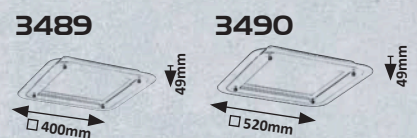

3430 (P)

LED / 22W
(2200lm, 4000K) incl.
IP20
white

LORNA

5 YEARS GUARANTEE

LED built-in

NATURAL White

BACKLIGHT effect

NEW