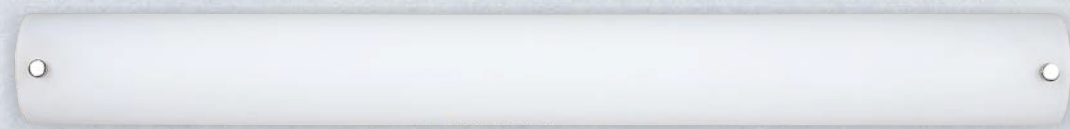

ARCHIE

2347

2348