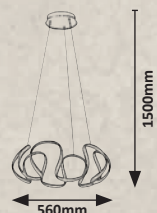

PALMIRA

5772

5771

5770

5770 (M) (P)

LED / 38W
(2500lm, 3000K) incl.
IP20
chrome

5771 (M) (P)

LED / 50W
(3400lm, 3000K) incl.
IP20
chrome

5772 (M) (P)

LED / 11W
(700lm, 3000K) incl.
IP20
chrome

CHRISSY

I493

I493 (M)

LED / 7W
(480lm, 4000K) incl.
IP20
silver/chrome/crystal

I494

I494 (M)

LED / 20W
(1400lm, 4000K) incl.
IP20
silver/chrome/crystal