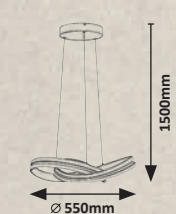

JAYDEN

GUARANTEE 5 YEARS
LED built-in
WARM White

5679

5680

5679 (M) (P)

LED / 24W
(1728lm, 3000K) incl.
IP20
matte white

5 998250 356792

5680 (M) (P)

LED / 24W
(1728lm, 3000K) incl.
IP20
matte white

5 998250 356808

TULIO

GUARANTEE 5 YEARS
LED built-in
WARM White

5889

5890

5891

5889 (M) (P)

LED / 40W
(2400lm, 3000K) incl.
IP20
white

5 998250 358895

5890 (M) (P)

LED / 60W
(4000lm, 3000K) incl.
IP20
white

5 998250 358901

5891 (M) (P)

LED / 60W
(3600lm, 3000K) incl.
IP20
white

5 998250 358918