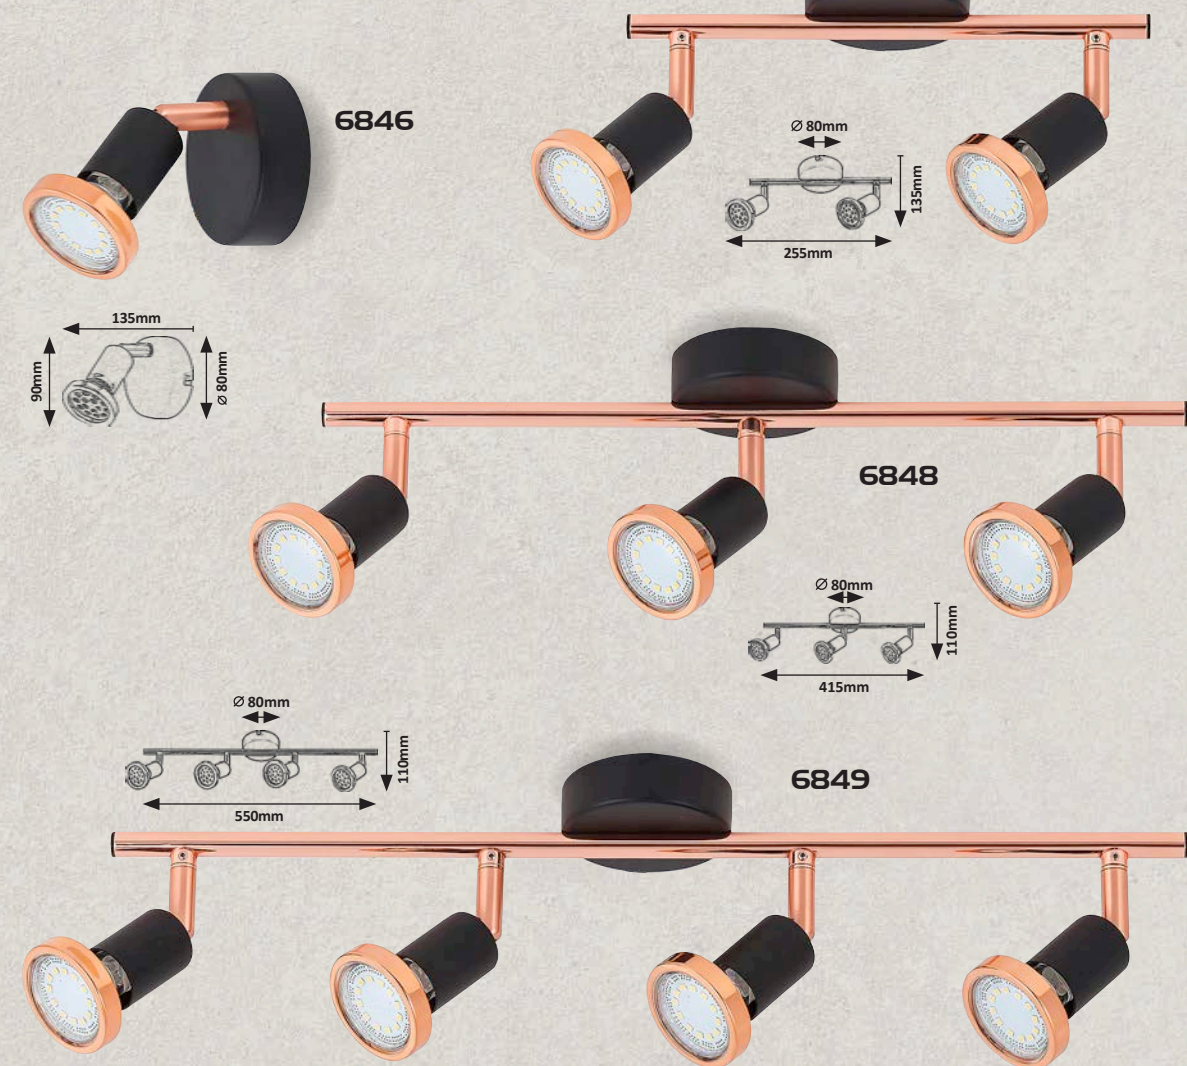

AGATA

6757 (M)
LED / 5W
(400lm, 3000K) incl.
GU10 / 1x max. 50W •
IP20 • brushed aluminium

6758 (M)
LED / 10W
(800lm, 3000K) incl.
GU10 / 2x max. 50W •
IP20 • brushed aluminium

6759 (M)
LED / 15W
(1200lm, 3000K) incl.
GU10 / 3x max. 50W
IP20 • brushed aluminium

6760 (M)
LED / 20W
(1600lm, 3000K) incl.
GU10 / 4x max. 50W
IP20 • brushed aluminium

VALENTINE

6846 (M)
LED / 3W
(220lm, 3000K) incl.
GU10 / 1x max. 50W
IP20 • matte black/copper

6847 (M)
LED / 6W
(440lm, 3000K) incl.
GU10 / 2x max. 50W
IP20 • matte black/copper

6848 (M)
LED / 9W
(660lm, 3000K) incl.
GU10 / 3x max. 50W
IP20 • matte black/copper

6849 (M)
LED / 12W
(880lm, 3000K) incl.
GU10 / 4x max. 50W
IP20 • matte black/copper