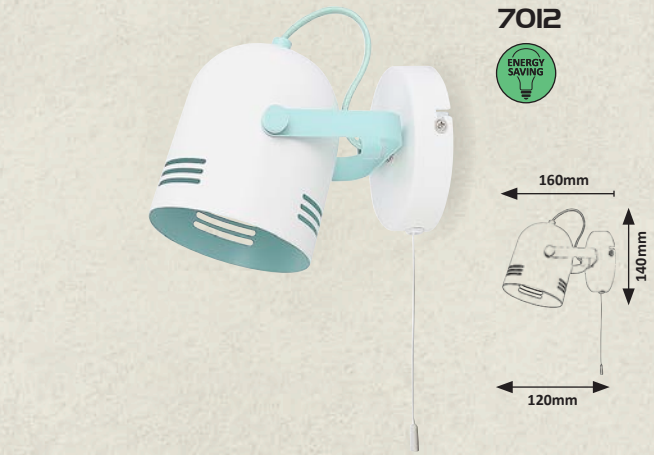

MINUET *NEW*

DESIGNED BY **rabalux**

7012