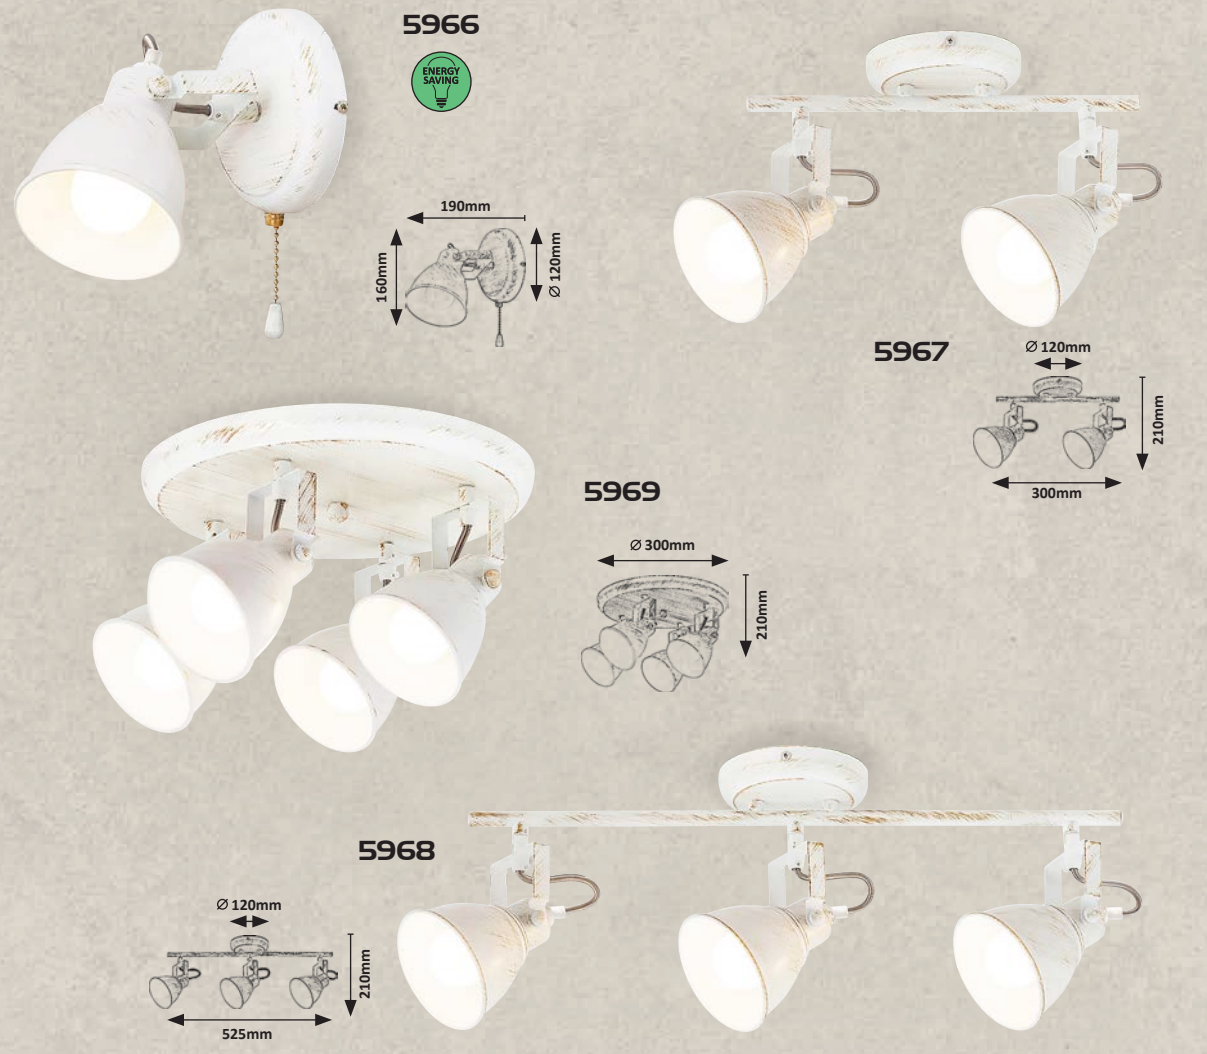

7605 (M) (C)
 ☒ E-27 / 1x max. 40W
 IP20 • 19657
 mint

5 998250 376059

7606 (M) (C)
 ☒ E-27 / 1x max. 40W
 IP20 • 19658
 white

5 998250 376066

VIVIENNE

5966 (M) ☒ E-14 / 1x max. 15W IP20 • antique white 	5967 (M) ☒ E-14 / 2x max. 40W IP20 antique white 	5968 (M) ☒ E-14 / 3x max. 40W IP20 antique white 	5969 (M) ☒ E-14 / 4x max. 40W IP20 antique white
--	---	---	---

KATHERINE

7186 (MG) ☒ E-27 / 1x max. 60W IP20 • 19486 antique white/alabaster 	7187 (MG) ☒ E-27 / 1x max. 40W IP20 • 19486 antique white/alabaster 	7188 (MG) ☒ E-27 / 1x max. 60W IP20 • 19485 antique white/alabaster 	7189 (MG) ☒ E-27 / 2x max. 60W IP20 • 19486 antique white/alabaster 	7190 (MG) ☒ E-27 / 3x max. 60W IP20 • 19486 antique white/alabaster 	7191 (MG) ☒ E-27 / 5x max. 60W IP20 • 19486 antique white/alabaster
---	---	---	---	---	---