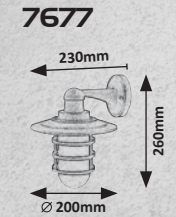

DARRINGTON

IP44 ENERGY SAVING **NEW**

rabalux 557

7677 **MG**
☒ E-27 / 1x max. 20W
IP44
19638
black/white

5 998250 376776

7678 **MG**
☒ E-27 / 1x max. 20W
IP44
19638
black/white

5 998250 376783

7679 **MG**
☒ E-27 / 1x max. 20W
IP44 • 6m, 90°
19638
black/white

5 998250 376790

7680 **MG**
☒ E-27 / 1x max. 20W
IP44
19638
black/white

5 998250 376806