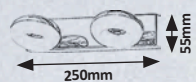

BEATA

5717

5716

5718

5716 (MP)

LED / 5W
(465lm, 4000K) incl.
IP44
chrome

5717 (MP)

LED / 10W
(930lm, 4000K) incl.
IP44
chrome

5718 (MP)

LED / 15W
(1395lm, 4000K) incl.
IP44
chrome

BECCA

2110

2111

2113

2112

2110 (MG)

G9 / 1x max. 28W
IP44 • 19632
chrome/white

2111 (MG)

G9 / 2x max. 28W
IP44 • 19632
chrome/white

2112 (MG)

G9 / 3x max. 28W
IP44 • 19632
chrome/white

2113 (MG)

G9 / 3x max. 28W
IP44 • 19632
chrome/white