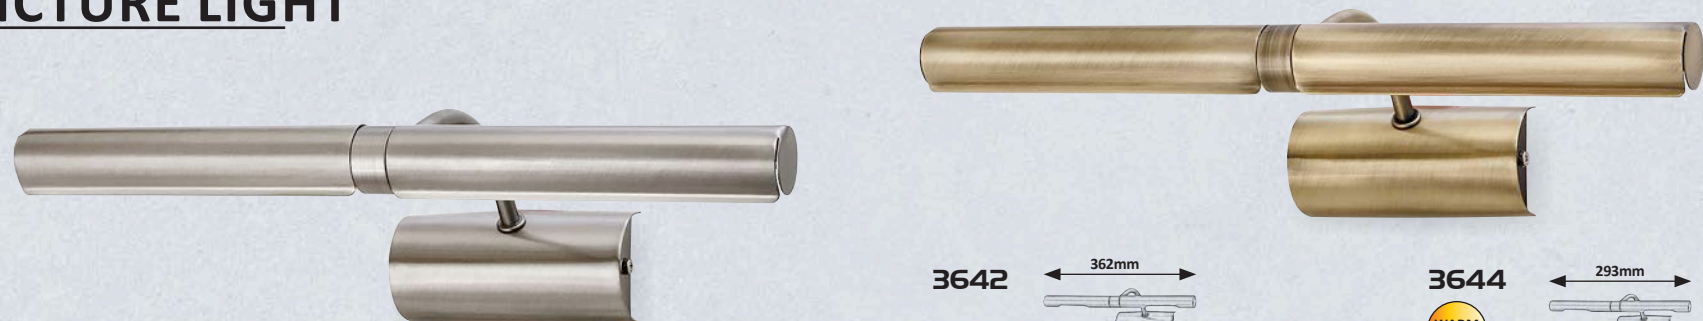

PICTURE LIGHT