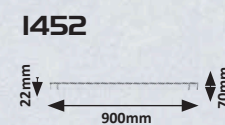

I452 P
LED / 30W
(2400lm, 4000K) incl.
IP20
white