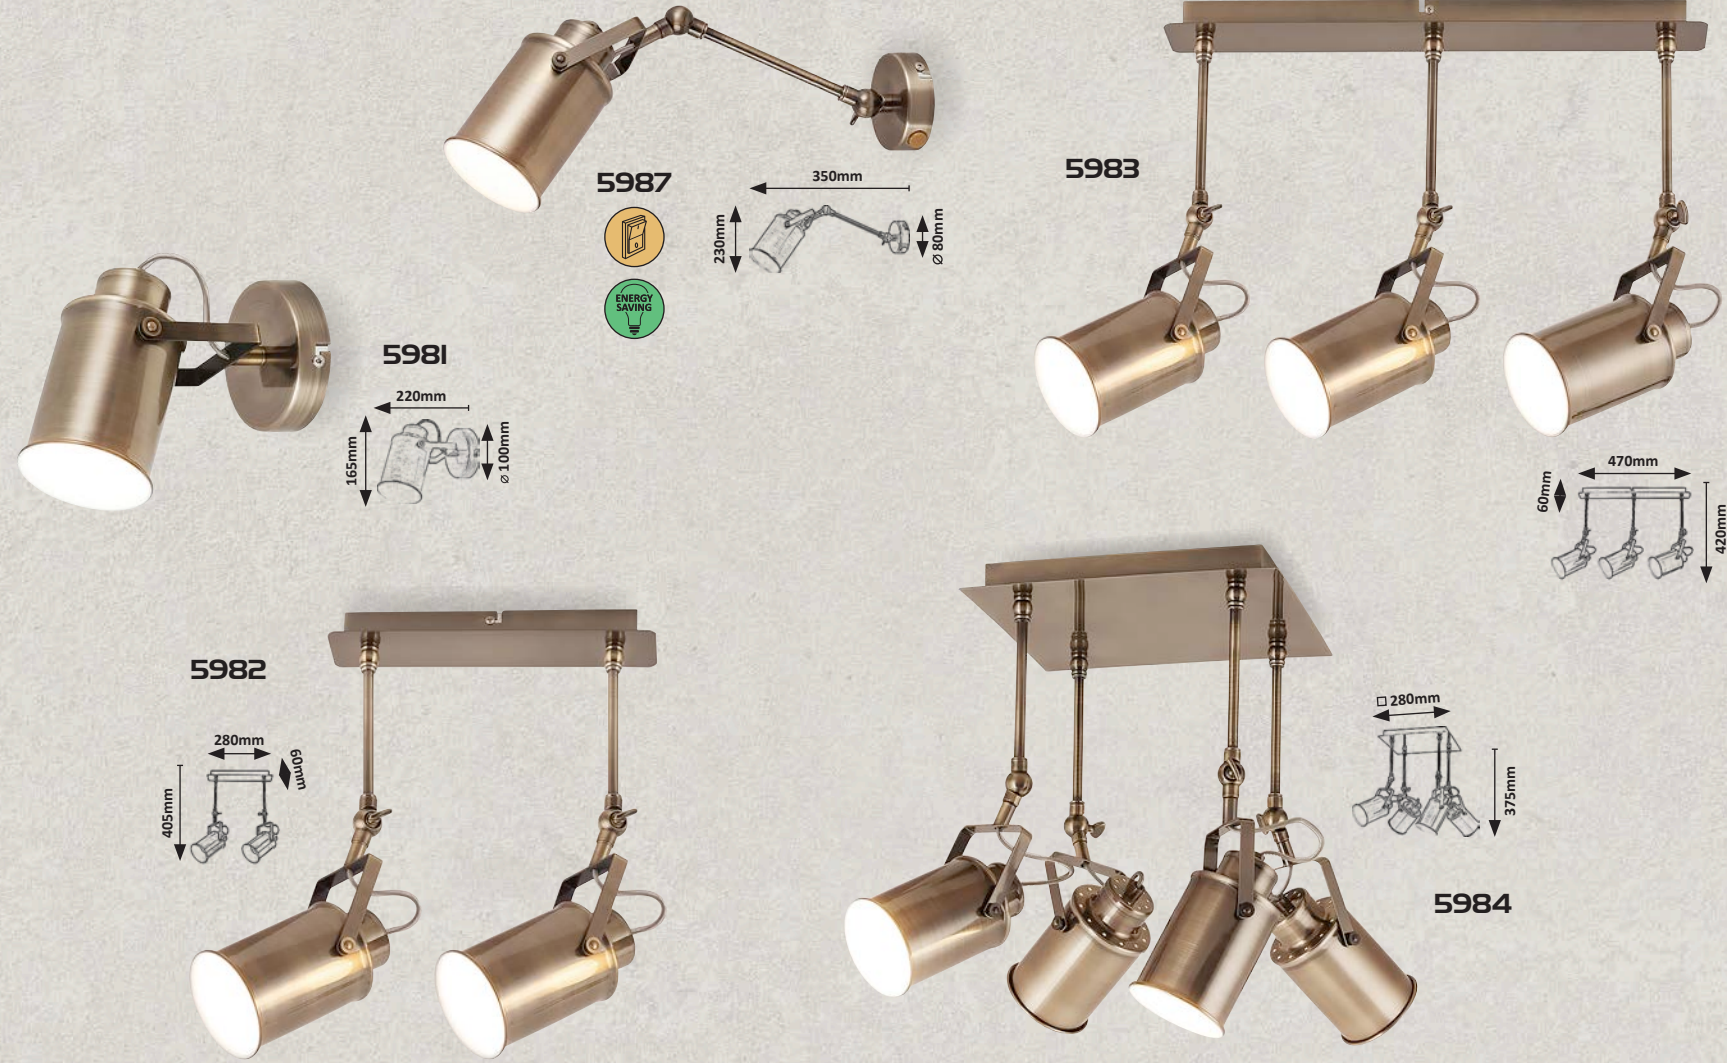

6884 (M)
 ☒ E-14 / 3x max. 40W
 IP20
 metal brown

6885 (M)
 ☒ E-14 / 4x max. 40W
 IP20
 metal brown

PETER

5981 (M)
 ☒ E-27 / 1x max. 60W
 IP20
 antique bronze

5 998250 359816

5982 (M)
 ☒ E-27 / 2x max. 60W
 IP20
 antique bronze