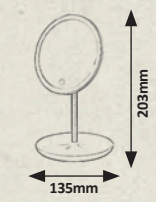

MISTY

4538

4539

4538 P
☐ LED / 4W
(200lm, 6000K) incl.
DC 5V
IP20 • white

5 998250 345383

4539 P
☐ LED / 4W
(200lm, 6000K) incl.
DC 5V
IP20 • white

5 998250 345390

PENELOPE

4423

4423 P
☐ LED 1,8W incl.
☐ RGB LED / 2,7W incl.
DC 5V
IP20 • white

5 998250 344232

TRUDY NEW

6383

6383 M G
☐ LED 5W
(400lm, 3000K) incl.
IP20 • 19802
satin chrome/ white

5 998250 363837