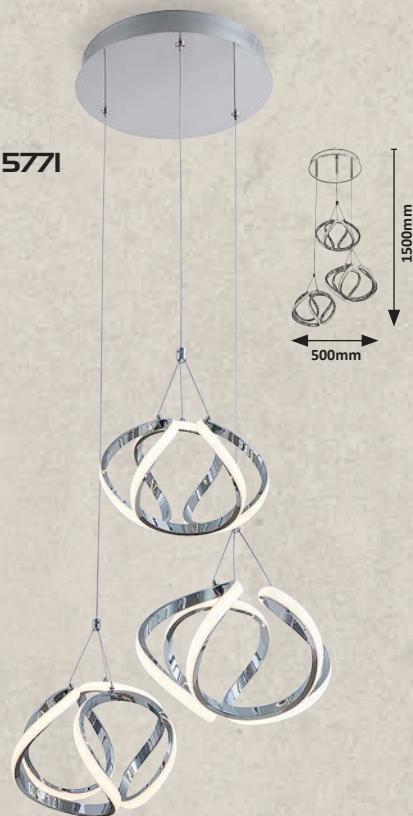

PALMIRA

5772

5771

5770

5770 (M) (P)

LED / 38W
(2500lm, 3000K) incl.
IP20
chrome

5771 (M) (P)

LED / 50W
(3400lm, 3000K) incl.
IP20
chrome

5772 (M) (P)

LED / 11W
(700lm, 3000K) incl.
IP20
chrome

CHRISSY

I493

I493 (M)

LED / 7W
(480lm, 4000K) incl.
IP20
silver/chrome/crystal

I494

I494 (M)

LED / 20W
(1400lm, 4000K) incl.
IP20
silver/chrome/crystal