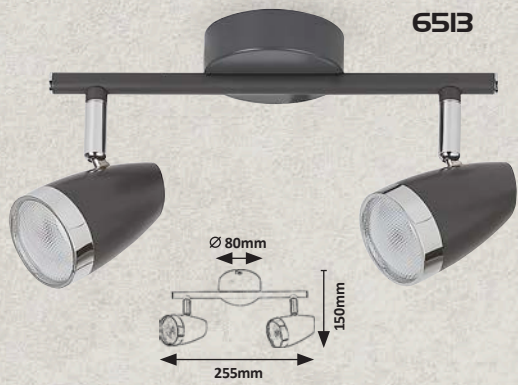

KONRAD *NEW*

5322 (M)
☒ GU10 / 1x max. 50W
IP20
black

5323 (M)
☒ GU10 / 2x max. 50W
IP20
black

5324 (M)
☒ GU10 / 3x max. 50W
IP20
black

5325 (M)
☒ GU10 / 4x max. 50W
IP20
black

KAREN

6512 (M) (P)
☒ LED / 4W
(280lm, 3000K) incl.
IP20 • ☒
anthracite/chrome

6513 (M) (P)
☒ LED / 8W
(560lm, 3000K) incl.
IP20
anthracite/chrome

6514 (M) (P)
☒ LED / 12W
(840lm, 3000K) incl.
IP20
anthracite/chrome

6515 (M) (P)
☒ LED / 16W
(1120lm, 3000K) incl.
IP20
anthracite/chrome