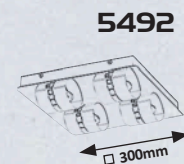

TONY

5490

5489

5492

5491

RUBEN

5723

5725

5724

rabalux® 493

5489 (MP)

LED / 5W
(365lm, 4000K) incl.
IP44 • 19600
chrome/opal glass

5 998250 354897

5490 (MP)

LED / 10W
(730lm, 4000K) incl.
IP44 • 19600
chrome/opal glass

5 998250 354903

5491 (MP)

LED / 15W
(1095lm, 4000K) incl.
IP44 • 19600
chrome/opal glass

5 998250 354910

5492 (MP)

LED / 20W
(1460lm, 4000K) incl.
IP44 • 19600
chrome/opal glass

5 998250 354927

5723 (MP)

LED / 9W
(774lm, 4000K) incl.
IP44
chrome/white

5 998250 357232

5724 (MP)

LED / 13,5W
(1161lm, 4000K) incl.
IP44
chrome/white

5 998250 357249

5725 (MP)

LED / 18W
(1548lm, 4000K) incl.
IP44
chrome/white

5 998250 357256