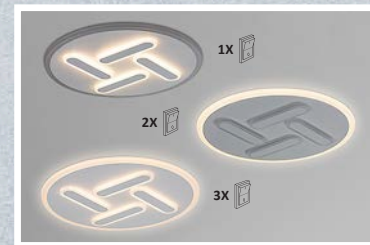

KOLMIO

5 YEARS GUARANTEE

LED built-in

100lm/W

1600 CCT

NEW

DESIGNED BY **rabalux**

6450

AVANELLE

5 YEARS GUARANTEE

LED built-in

WARM White

5919

ROCHELLE

5 YEARS GUARANTEE

LED built-in

NATURAL White

6708

BOSWELL

5 YEARS GUARANTEE

LED built-in

NATURAL White

MIRROR

NEW

6329

6450 (M) (P)

LED / 54W
(3600lm, 3000K-6000K) incl.
IP20 • 530
white

5 998250 364506

6708 (M) (P)

LED / 40W
(2400lm, 4000K) incl.
IP20
white/crystal

5 998250 367088

5919 (M) (P)

LED / 36W
(2290lm, 3000K) incl.
IP20
white

5 998250 359199

6329 (M) (A)

LED / 40W
(2500lm, 4000K) incl.
IP20
white/chrome

5 998250 363295