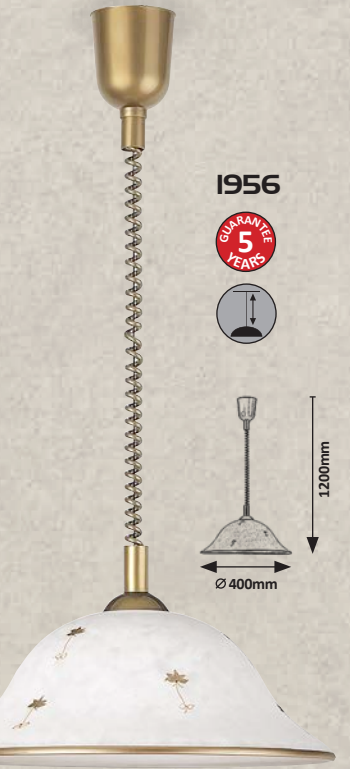

1955
GUARANTEE 5 YEARS
900mm
Ø 310mm

4009
Ø 300mm
1775mm

1956
GUARANTEE 5 YEARS
1200mm
Ø 400mm

1956 PG
E-27 / 1x max. 60W
IP20 • 1187
alabaster/bronze

5 998250 319568