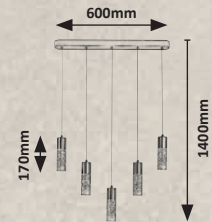

FLORESTA **NEW**

DESIGNED BY **rabalux**

6559

6560

6559

LED / 20W
(1250lm, 4000K) incl.
IP20
gold

5 998250 365596

6560

LED / 4W
(248lm, 4000K) incl.
IP20 •
gold

5 998250 365602

DESIGNED BY **rabalux**