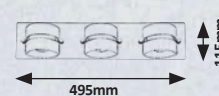

TONY

5490

5489

5492

5491

RUBEN

5723

5725

5724

rabalux® 493

5489 (MP)

LED / 5W
(365lm, 4000K) incl.
IP44 • 19600
chrome/opal glass

5 998250 354897

5490 (MP)

LED / 10W
(730lm, 4000K) incl.
IP44 • 19600
chrome/opal glass

5 998250 354903

5491 (MP)

LED / 15W
(1095lm, 4000K) incl.
IP44 • 19600
chrome/opal glass

5 998250 354910

5492 (MP)

LED / 20W
(1460lm, 4000K) incl.
IP44 • 19600
chrome/opal glass

5 998250 354927

5723 (MP)

LED / 9W
(774lm, 4000K) incl.
IP44
chrome/white

5 998250 357232

5724 (MP)

LED / 13,5W
(1161lm, 4000K) incl.
IP44
chrome/white

5 998250 357249

5725 (MP)

LED / 18W
(1548lm, 4000K) incl.
IP44
chrome/white

5 998250 357256