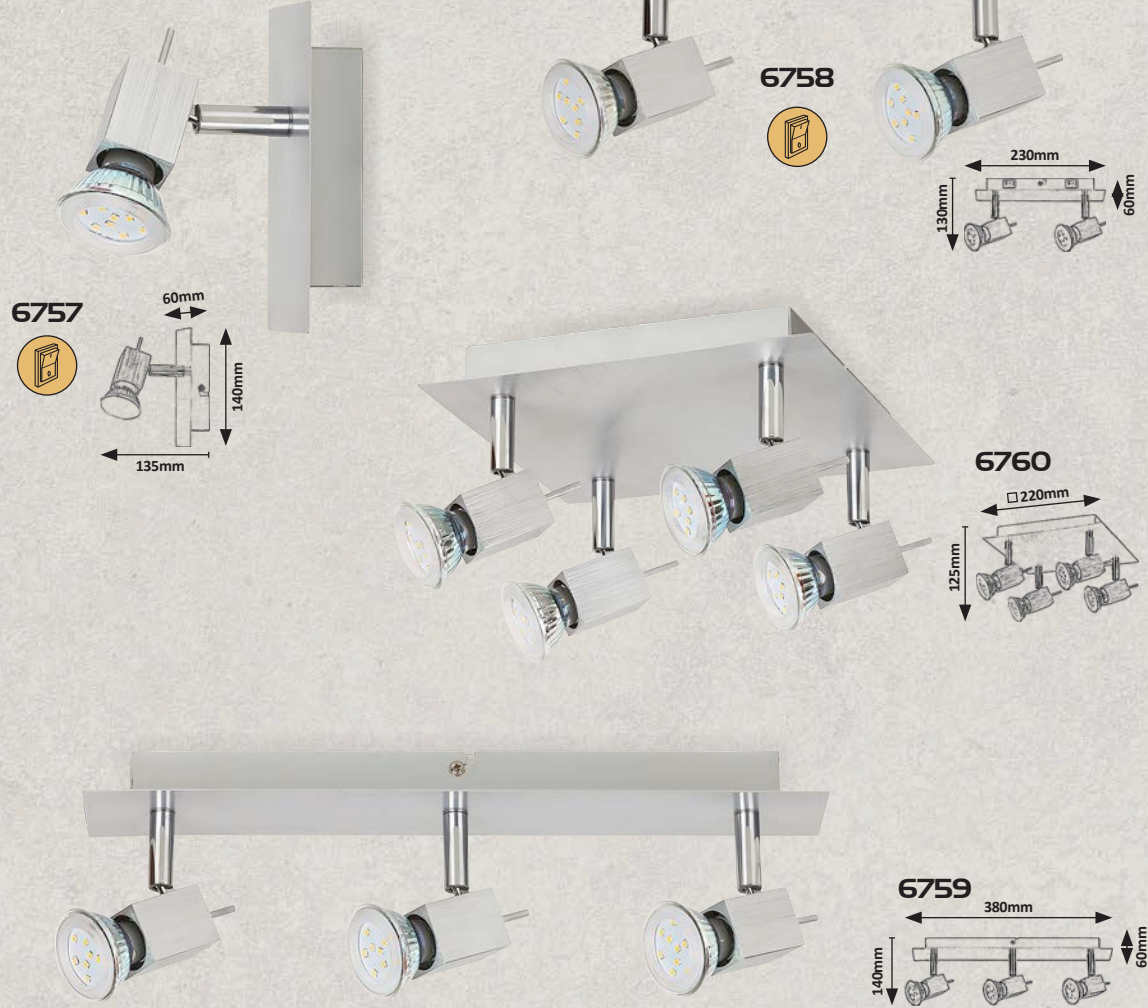

AGATA

6757 (M)
LED / 5W
(400lm, 3000K) incl.
GU10 / 1x max. 50W •
IP20 • brushed aluminium

6758 (M)
LED / 10W
(800lm, 3000K) incl.
GU10 / 2x max. 50W •
IP20 • brushed aluminium

6759 (M)
LED / 15W
(1200lm, 3000K) incl.
GU10 / 3x max. 50W
IP20 • brushed aluminium

6760 (M)
LED / 20W
(1600lm, 3000K) incl.
GU10 / 4x max. 50W
IP20 • brushed aluminium

VALENTINE

6846 (M)
LED / 3W
(220lm, 3000K) incl.
GU10 / 1x max. 50W
IP20 • matte black/copper

6847 (M)
LED / 6W
(440lm, 3000K) incl.
GU10 / 2x max. 50W
IP20 • matte black/copper

6848 (M)
LED / 9W
(660lm, 3000K) incl.
GU10 / 3x max. 50W
IP20 • matte black/copper

6849 (M)
LED / 12W
(880lm, 3000K) incl.
GU10 / 4x max. 50W
IP20 • matte black/copper