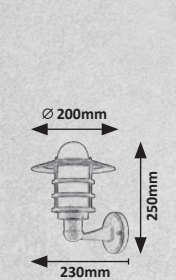

DARRINGTON

IP44 ENERGY SAVING **NEW**

rabalux 557

7677 **MG**
☒ E-27 / 1x max. 20W
IP44
19638
black/white

5 998250 376776

7678 **MG**
☒ E-27 / 1x max. 20W
IP44
19638
black/white

5 998250 376783

7679 **MG**
☒ E-27 / 1x max. 20W
IP44 • 6m, 90°
19638
black/white

5 998250 376790

7680 **MG**
☒ E-27 / 1x max. 20W
IP44
19638
black/white

5 998250 376806