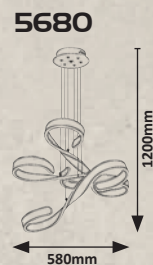

5680

5679 (M) (P)

LED / 24W
(1728lm, 3000K) incl.
IP20
matte white

5 998250 356792

5680 (M) (P)

LED / 24W
(1728lm, 3000K) incl.
IP20
matte white

5 998250 356808