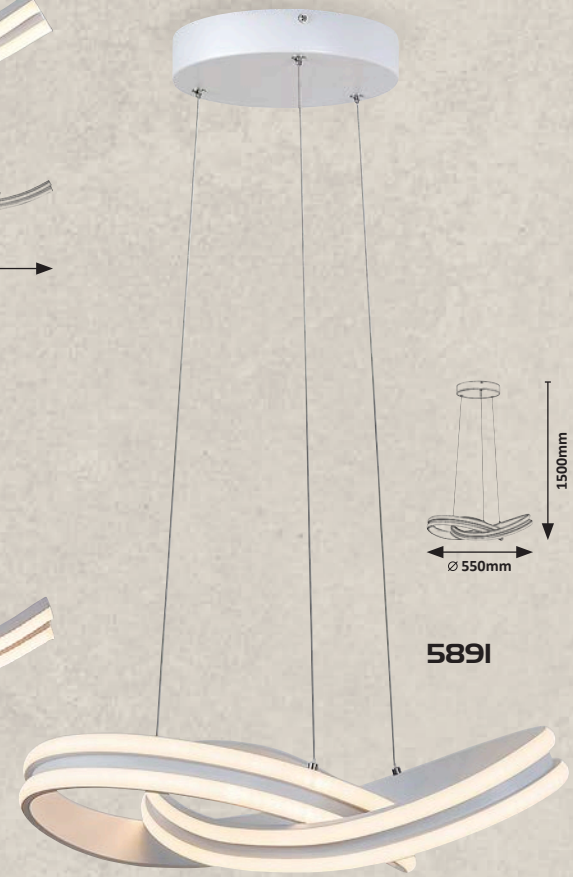

5891

5889 (M) (P)

LED / 40W
(2400lm, 3000K) incl.
IP20
white

5 998250 358895

5890 (M) (P)

LED / 60W
(4000lm, 3000K) incl.
IP20
white

5 998250 358901

5891 (M) (P)

LED / 60W
(3600lm, 3000K) incl.
IP20
white

5 998250 358918