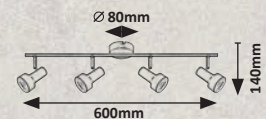

KONRAD *NEW*

5322 (M)
☒ GU10 / 1x max. 50W
IP20
black

5323 (M)
☒ GU10 / 2x max. 50W
IP20
black

5324 (M)
☒ GU10 / 3x max. 50W
IP20
black

5325 (M)
☒ GU10 / 4x max. 50W
IP20
black

KAREN

6512 (M) (P)
☒ LED / 4W
(280lm, 3000K) incl.
IP20 • ☒
anthracite/chrome

6513 (M) (P)
☒ LED / 8W
(560lm, 3000K) incl.
IP20
anthracite/chrome

6514 (M) (P)
☒ LED / 12W
(840lm, 3000K) incl.
IP20
anthracite/chrome

6515 (M) (P)
☒ LED / 16W
(1120lm, 3000K) incl.
IP20
anthracite/chrome