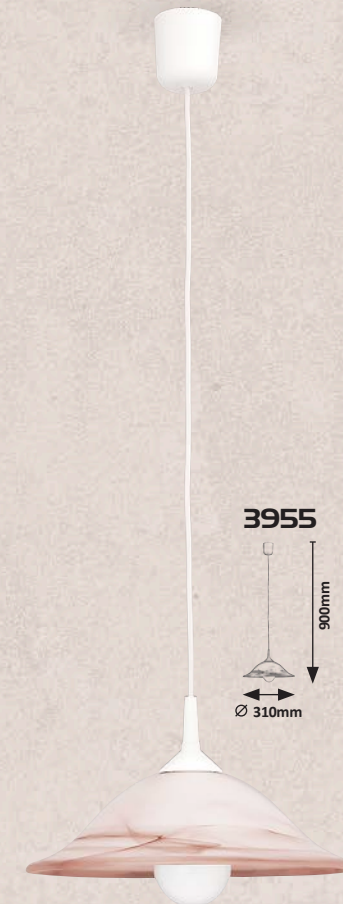

3955

Ø 310mm

900mm

7640 PG

⊗ E-27 / 1x max. 60W
IP20 • 9233
alabaster/brown/bronze

5 998250 376400

7647 MG

⊗ E-27 / 1x max. 60W
IP20 • 9234
alabaster/brown/bronze

5 998250 376479

7648 MG

⊗ E-27 / 1x max. 60W
IP20 • 9235
alabaster/brown/bronze

5 998250 376486

7649 MG

⊗ E-27 / 2x max. 60W
IP20 • 9236
alabaster/brown/bronze

5 998250 376493

7652 PG

⊗ E-27 / 1x max. 60W
IP20 • 9735
alabaster/brown/bronze

5 998250 376523

3053 MG

⊗ E-27 / 1x max. 60W
IP20 • 9123
alabaster/tobacco/bronze

5 998250 330532

3253 MG

⊗ E-27 / 1x max. 60W
IP20 • 9111
alabaster/tobacco/bronze

5 998250 332536

3353 MG

⊗ E-27 / 2x max. 60W
IP20 • 9117
alabaster/tobacco/bronze

5 998250 333533

3954 PG

⊗ E-27 / 1x max. 60W
IP20 • 9141
alabaster/tobacco/white

5 998250 339542

3955 PG

⊗ E-27 / 1x max. 60W
IP20 • 9135
alabaster/tobacco/white

5 998250 339559