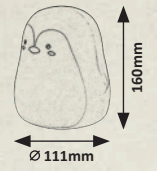

5409 (SI)
RGB LED / 0,4W
(29lm, 3000K) incl.
DC 5V incl.
IP20 • white
5 998250 354095

5410 (SI)
RGB LED / 0,4W
(29lm, 3000K) incl.
DC 5V incl.
IP20 • white
5 998250 354101