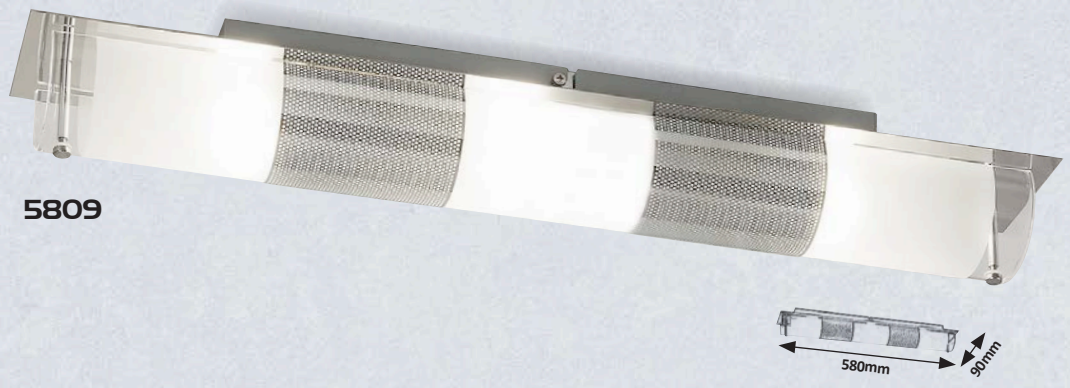

PERIODIC

PERIODIC CLASSIC

5809

5800 **MG**
☒ E-14 / 1x max. 40W
IP20 • 9730
chrome/transparent/opal glass

5808 **MG**
☒ E-14 / 2x max. 40W
IP20 • 9593
chrome/transparent/opal glass

5809 **MG**
☒ E-14 / 3x max. 40W
IP20 • 9594
chrome/transparent/opal glass

3551 **MG**
☒ E-14 / 1x max. 40W
IP20 • 9730
bronze/transparent/opal glass

3552 **MG**
☒ E-14 / 2x max. 40W
IP20 • 9593
bronze/transparent/opal glass

3553 **MG**
☒ E-14 / 3x max. 40W
IP20 • 9594
bronze/transparent/opal glass