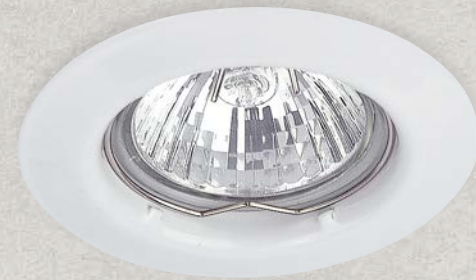

SPOT RELIGHT

1087