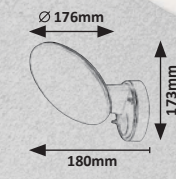

SEVILLA *NEW*

8799

8800

GENOVA

8269

ECUADOR

7996

7997

VARNA *NEW*

8134

8135

8799 (M) (P)

⊠ E-27 / 1x max. 11W
IP44
satin chrome/white

8800 (M) (P)

⊠ E-27 / 1x max. 11W
IP44 • ☼ 2-8m, 90°
satin chrome/white

8269 (M) (P) (G)

⊠ E-27 / 1x max. 40W
IP44 • ☼ 19129
satin chrome/white

7996 (M) (P)

⊠ LED / 10W
(800lm, 4000K) incl.
IP65
anthracite/white

7997 (M) (P)

⊠ LED / 11W
(800lm, 4000K) incl.
IP54 • ☼ 6m, 120°
anthracite/white

8134 (P)

⊠ LED / 12W
(720lm, 4000K) incl.
IP54
black/white

8135 (P)

⊠ LED / 12W
(720lm, 4000K) incl.
IP54 • ☼ 8m, 120°
black/white