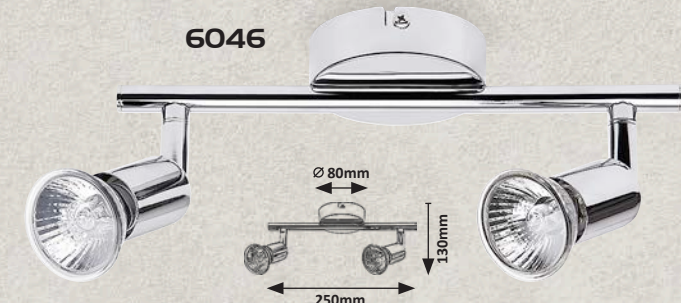

NORTON LED

6986 (M)
☐ LED / 3W
(220lm, 3000K) incl.
GU10 / 1x max. 50W
IP20 • chrome

6987 (M)
☐ LED / 6W
(440lm, 3000K) incl.
GU10 / 2x max. 50W
IP20 • chrome

6988 (M)
☐ LED / 12W
(880lm, 3000K) incl.
GU10 / 4x max. 50W
IP20 • chrome

6989 (M)
☐ LED / 9W
(660lm, 3000K) incl.
GU10 / 3x max. 50W
IP20 • chrome

NORTON

6045 (M)
☒ GU10 / 1x max. 50W
IP20
chrome

6046 (M)
☒ GU10 / 2x max. 50W
IP20
chrome

6047 (M)
☒ GU10 / 4x max. 50W
IP20
chrome

6048 (M)
☒ GU10 / 3x max. 50W
IP20
chrome