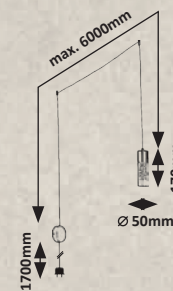

FLORESTA **NEW**

DESIGNED BY **rabalux**

6559

6560

6559

LED / 20W
(1250lm, 4000K) incl.
IP20
gold

5 998250 365596

6560

LED / 4W
(248lm, 4000K) incl.
IP20 •
gold

5 998250 365602

DESIGNED BY **rabalux**