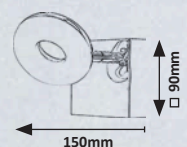

BEATA

5717

5716

5718

5716 (MP)

LED / 5W
(465lm, 4000K) incl.
IP44
chrome

5717 (MP)

LED / 10W
(930lm, 4000K) incl.
IP44
chrome

5718 (MP)

LED / 15W
(1395lm, 4000K) incl.
IP44
chrome

BECCA

2110

2111

2113

2112

2110 (MG)

G9 / 1x max. 28W
IP44 • 19632
chrome/white

2111 (MG)

G9 / 2x max. 28W
IP44 • 19632
chrome/white

2112 (MG)

G9 / 3x max. 28W
IP44 • 19632
chrome/white

2113 (MG)

G9 / 3x max. 28W
IP44 • 19632
chrome/white