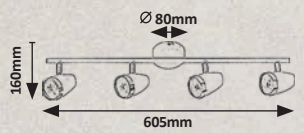

KONRAD *NEW*

5322 (M)
☒ GU10 / 1x max. 50W
IP20
black

5323 (M)
☒ GU10 / 2x max. 50W
IP20
black

5324 (M)
☒ GU10 / 3x max. 50W
IP20
black

5325 (M)
☒ GU10 / 4x max. 50W
IP20
black

KAREN

6512 (M) (P)
☒ LED / 4W
(280lm, 3000K) incl.
IP20 • ☒
anthracite/chrome

6513 (M) (P)
☒ LED / 8W
(560lm, 3000K) incl.
IP20
anthracite/chrome

6514 (M) (P)
☒ LED / 12W
(840lm, 3000K) incl.
IP20
anthracite/chrome

6515 (M) (P)
☒ LED / 16W
(1120lm, 3000K) incl.
IP20
anthracite/chrome