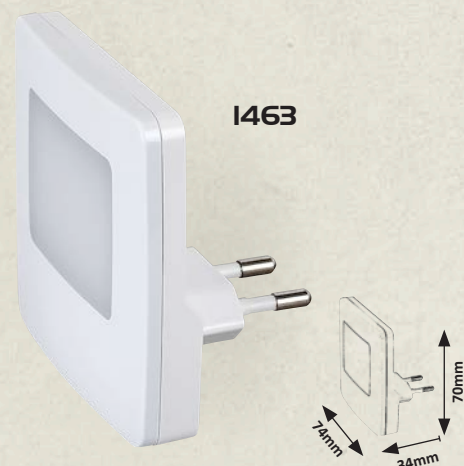

1463

MOONSHINE