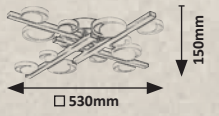

5654
LED / 9W
(500lm, 3000K) incl.
IP20
satin chrome

5655
LED / 31W
(2000lm, 3000K) incl.
IP20
satin chrome

5656
LED / 9W
(500lm, 3000K) incl.
IP20 •
satin chrome

5657
LED / 20W
(1150lm, 3000K) incl.
IP20
satin chrome