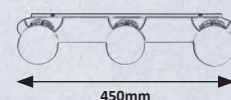

BEATA

5717

5716

5718

5716 (MP)

LED / 5W
(465lm, 4000K) incl.
IP44
chrome

5717 (MP)

LED / 10W
(930lm, 4000K) incl.
IP44
chrome

5718 (MP)

LED / 15W
(1395lm, 4000K) incl.
IP44
chrome

BECCA

2110

2111

2113

2112

2110 (MG)

G9 / 1x max. 28W
IP44 • 19632
chrome/white

2111 (MG)

G9 / 2x max. 28W
IP44 • 19632
chrome/white

2112 (MG)

G9 / 3x max. 28W
IP44 • 19632
chrome/white

2113 (MG)

G9 / 3x max. 28W
IP44 • 19632
chrome/white