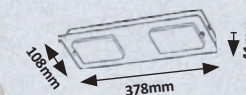

TONY

5490

5489

5492

5491

RUBEN

5723

5725

5724

rabalux® 493

5489 (MP)

LED / 5W
(365lm, 4000K) incl.
IP44 • 19600
chrome/opal glass

5 998250 354897

5490 (MP)

LED / 10W
(730lm, 4000K) incl.
IP44 • 19600
chrome/opal glass

5 998250 354903

5491 (MP)

LED / 15W
(1095lm, 4000K) incl.
IP44 • 19600
chrome/opal glass

5 998250 354910

5492 (MP)

LED / 20W
(1460lm, 4000K) incl.
IP44 • 19600
chrome/opal glass

5 998250 354927

5723 (MP)

LED / 9W
(774lm, 4000K) incl.
IP44
chrome/white

5 998250 357232

5724 (MP)

LED / 13,5W
(1161lm, 4000K) incl.
IP44
chrome/white

5 998250 357249

5725 (MP)

LED / 18W
(1548lm, 4000K) incl.
IP44
chrome/white

5 998250 357256