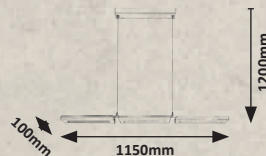

5649

5648

LED / 40W
(2400lm, 3000K) incl.
IP20
matte white

5 998250 356488

5649

LED / 48W
(2800lm, 3000K) incl.
IP20
matte white

5 998250 356495

5650

LED / 16W
(1000lm, 3000K) incl.
IP20
matte white

5 998250 356501