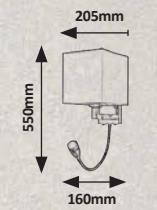

6719
☒ GU10 / 1x max. 25W
IP20 • black

6720
☒ GU10 / 1x max. 25W
IP20 • white

E-27
1x max. 40W excl.

LED built-in
3W

6530

E-27
1x max. 40W excl.

LED built-in
3W

6529
☒ LED / 3W (205lm, 2800K) incl.
☒ E-27 / 1x max. 40W
IP20 • • 19416
chrome/white

6530
☒ LED / 3W (205lm, 2800K) incl.
☒ E-27 / 1x max. 40W
IP20 • • 19417
chrome/white

E-27
1x max. 40W excl.

LED built-in
3W

6539
☒ LED / 3W (180lm, 2800K) incl.
☒ E-27 / 1x max. 40W
IP20 • • 19493
satin chrome/white