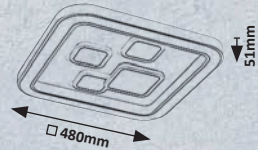

5859

6475 **MA**
LED / 40W
(2400lm, 3000K-6000K) incl.
IP20 • 531
white/gold/coffee

5 998250 364759

5859 **MP**
LED / 56W
(2393lm, 2700K-5500K) incl.
IP20 • 513
matte white

5 998250 358598

6250 **MA**
LED / 50W
(3080lm, 3000K-6000K) incl.
IP20 • 523
white/brown/black

5 998250 362502