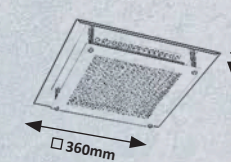

2444

2445

MARION

5 YEARS GUARANTEE

LED built-in

NATURAL White

2446

2447