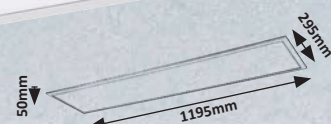

DAMEK

5 YEARS GUARANTEE

LED built-in

NATURAL White

NEW

2173

2175

2173 (M) (P)

LED / 12W
(1260lm, 4000K) incl.
IP20
white

2174 (M) (P)

LED / 40W
(4200lm, 4000K) incl.
IP20
white

2175 (M) (P)

LED / 40W
(4200lm, 4000K) incl.
IP20
white

PAVEL

5 YEARS GUARANTEE

LED built-in

NATURAL White

BACKLIGHT effect

NEW

3427

3429

3430

3428

3427 (P)

LED / 18W
(1700lm, 4000K) incl.
IP20
white

3428 (P)

LED / 22W
(2200lm, 4000K) incl.
IP20
white

3429 (P)

LED / 18W
(1700lm, 4000K) incl.
IP20
white

3430 (P)

LED / 22W
(2200lm, 4000K) incl.
IP20
white