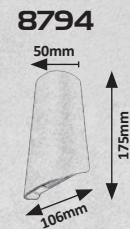

CARDIFF

8794 (M) (P)

LED / 11W
(1200lm, 4000K) incl.
IP65
anthracite

BALTIMORE

8730 (M) (P)

E-27 / 1x max. 25W
IP54
matte black

8731 (M) (P)

E-27 / 1x max. 25W
IP44
2-8 m, 90°
matte black

NESNA

7951 (M) (G)

LED / 6W
(386lm, 3000K) incl.
IP54 • 19626
anthracite

7952 (M) (G)

LED / 12W
(528lm, 3000K) incl.
IP54 • 19630
anthracite

MARIBOR *NEW*

8873 (M) (P)

LED / 12W
(780lm, 4000K) incl.
IP65
black

8874 (M) (P)

LED / 12W
(780lm, 4000K) incl.
IP65
white