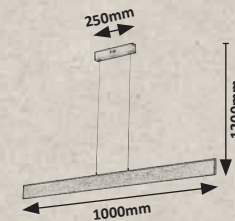

LED / 36W
(1440lm, 4000K) incl.
IP20
metal brown

5 998250 350516

ELINOR

5 YEARS GUARANTEE
LED built-in
WARM White

5651

5652

5653

5651 (M) (P)