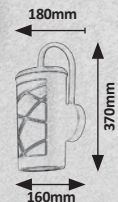

PESCARA

8742

8744

8743

PESCARA

8757

8759

8758

8742 (M) (P)

☒ E-27 / 1x max. 60W
IP44
anthracite/opal glass

5 998250 387420

8743 (M) (P)

☒ E-27 / 1x max. 60W
IP44
anthracite/opal glass

5 998250 387437

8744 (M) (P)

☒ E-27 / 1x max. 60W
IP44
anthracite/opal glass

5 998250 387444

8757 (M) (P)

☒ E-27 / 1x max. 60W
IP44
brown/rust effect/opal glass

5 998250 387574

8758 (M) (P)

☒ E-27 / 1x max. 60W
IP44
brown/rust effect/opal glass

5 998250 387581

8759 (M) (P)

☒ E-27 / 1x max. 60W
IP44
brown/rust effect/opal glass

5 998250 387598