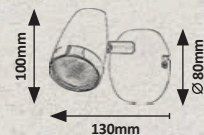

KONRAD *NEW*

5322 (M)
☒ GU10 / 1x max. 50W
IP20
black

5323 (M)
☒ GU10 / 2x max. 50W
IP20
black

5324 (M)
☒ GU10 / 3x max. 50W
IP20
black

5325 (M)
☒ GU10 / 4x max. 50W
IP20
black

KAREN

6512 (M) (P)
☒ LED / 4W
(280lm, 3000K) incl.
IP20 • ☒
anthracite/chrome

6513 (M) (P)
☒ LED / 8W
(560lm, 3000K) incl.
IP20
anthracite/chrome

6514 (M) (P)
☒ LED / 12W
(840lm, 3000K) incl.
IP20
anthracite/chrome

6515 (M) (P)
☒ LED / 16W
(1120lm, 3000K) incl.
IP20
anthracite/chrome