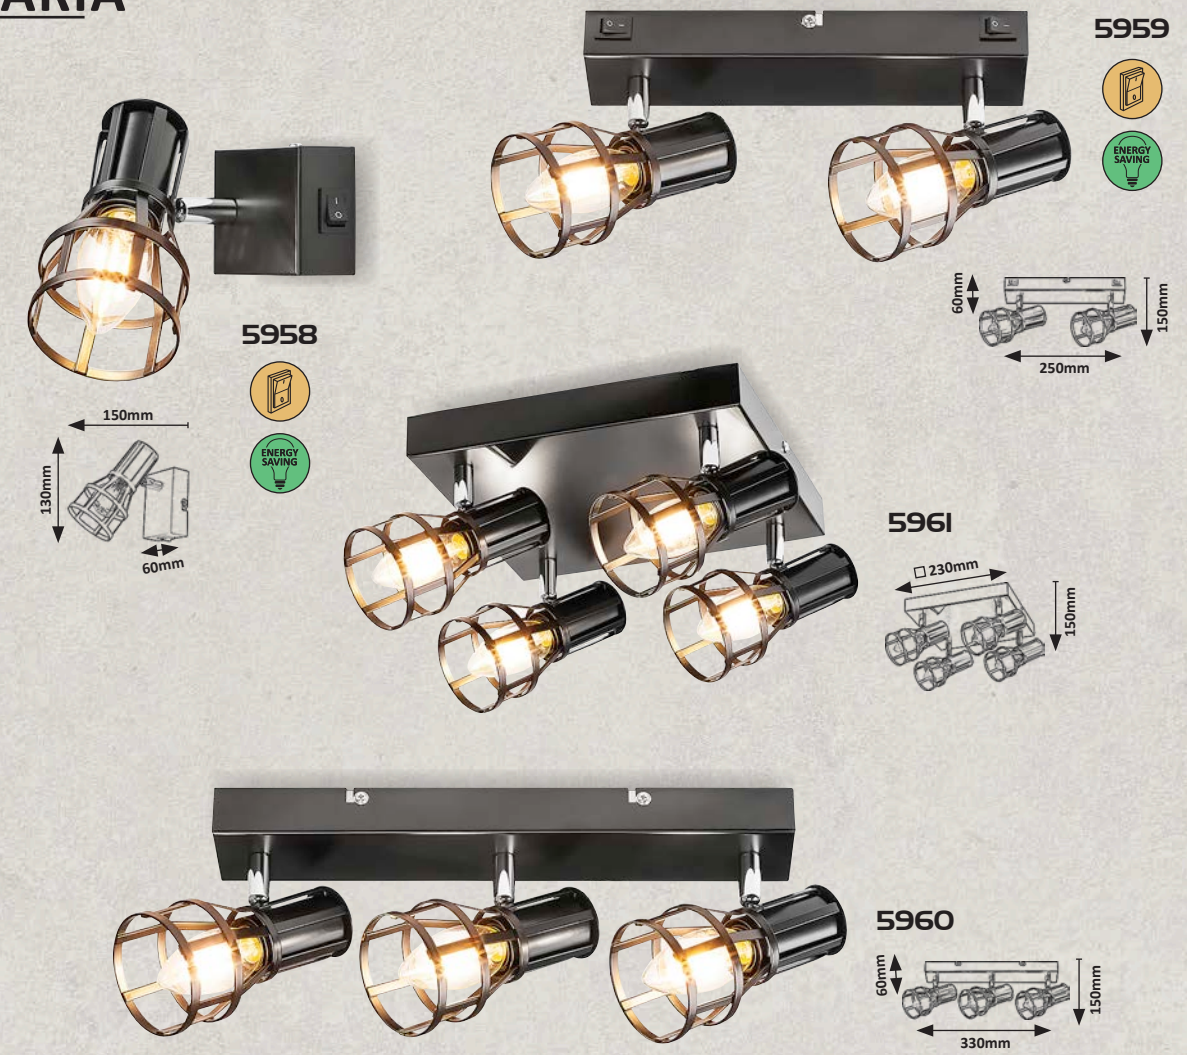

ARIA

5958 (M)
☒ E-14 / 1x max. 15W
IP20 •
matte black

5959 (M)
☒ E-14 / 2x max. 15W
IP20 •
matte black

5960 (M)
☒ E-14 / 3x max. 40W
IP20
matte black

5961 (M)
☒ E-14 / 4x max. 40W
IP20
matte black

ODIN

6882 (M)
☒ E-14 / 1x max. 40W
IP20
metal brown

6883 (M)
☒ E-14 / 2x max. 40W
IP20
metal brown

6884 (M)
☒ E-14 / 3x max. 40W
IP20
metal brown

6885 (M)
☒ E-14 / 4x max. 40W
IP20
metal brown