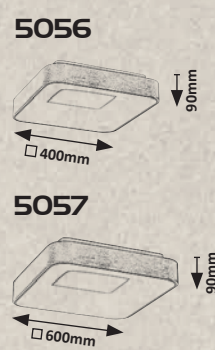

5052 **(MA)**
LED / 30W
(1950lm, 4000K) incl.
IP20
gold/white

5 998250 350523

5053 **(MA)**
LED / 50W
(3400lm, 4000K) incl.
IP20
gold/white

5 998250 350530

5054 **(MA)**
LED / 50W
(3350lm, 4000K) incl.
IP20
gold/white

5 998250 350547

5055 **(MA)**
LED / 80W
(6335lm, 4000K) incl.
IP20
gold/white

5 998250 350554

5056 **(MA)**
LED / 30W
(1950lm, 4000K) incl.
IP20
gold/white

5 998250 350561

5057 **(MA)**
LED / 50W
(3889lm, 4000K) incl.
IP20
gold/white

5 998250 350578

2507 **(MP)**
LED / 26W
(1500lm, 4000K) incl.
IP20
matte white

5 998250 325071

2508 **(MP)**
LED / 36W
(2100lm, 4000K) incl.
IP20
matte white

5 998250 325088

2509 **(MP)**
LED / 26W
(1500lm, 4000K) incl.
IP20
matte white

5 998250 325095

2510 **(MP)**
LED / 36W
(2100lm, 4000K) incl.
IP20
matte white

5 998250 325101