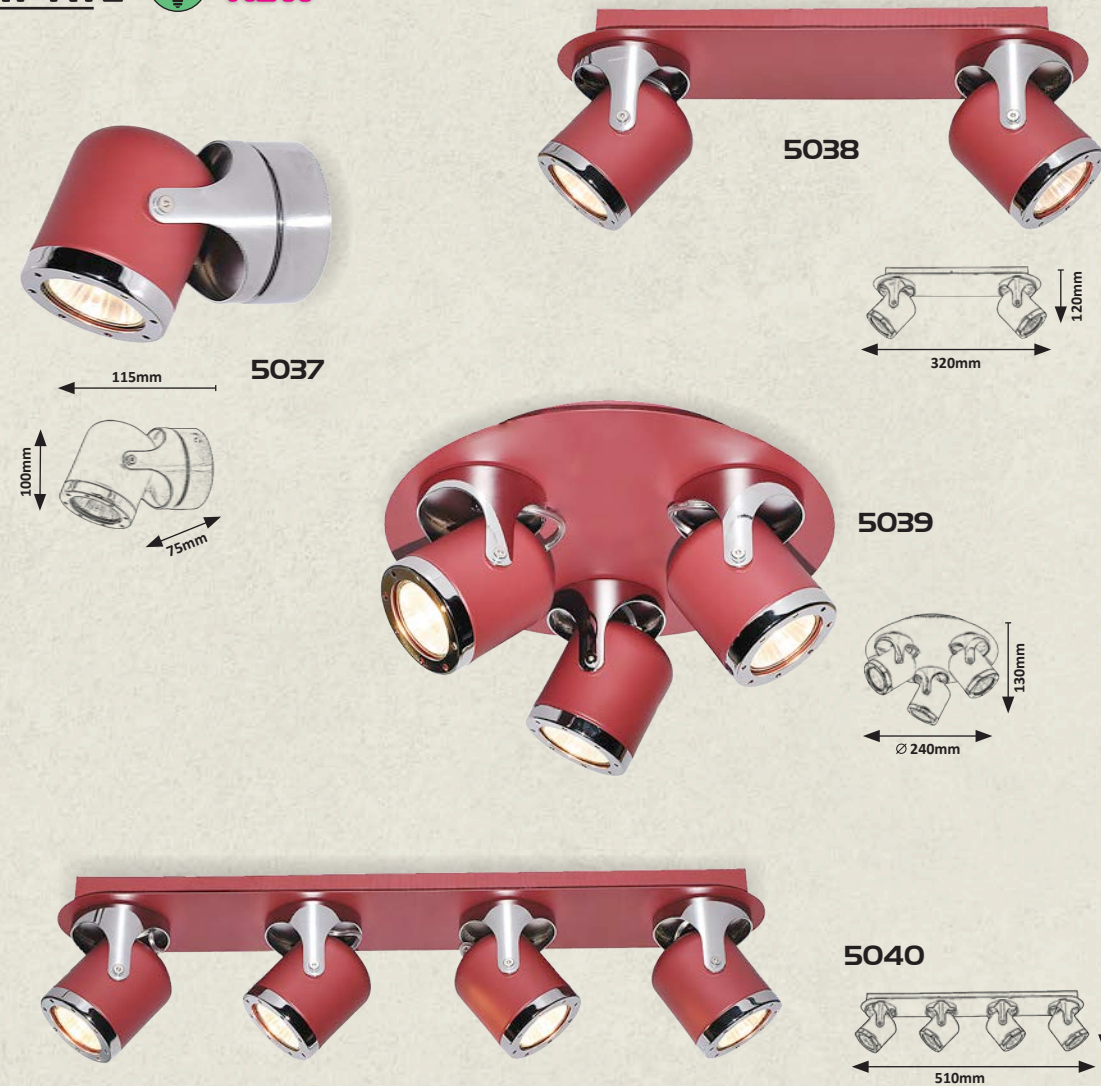

5033
☒ GU10 / 1x max. 5W
IP20
mint/chrome

5034
☒ GU10 / 2x max. 5W
IP20
mint/chrome

5035
☒ GU10 / 3x max. 5W
IP20
mint/chrome

5036
☒ GU10 / 4x max. 5W
IP20
mint/chrome

APRIL **NEW**