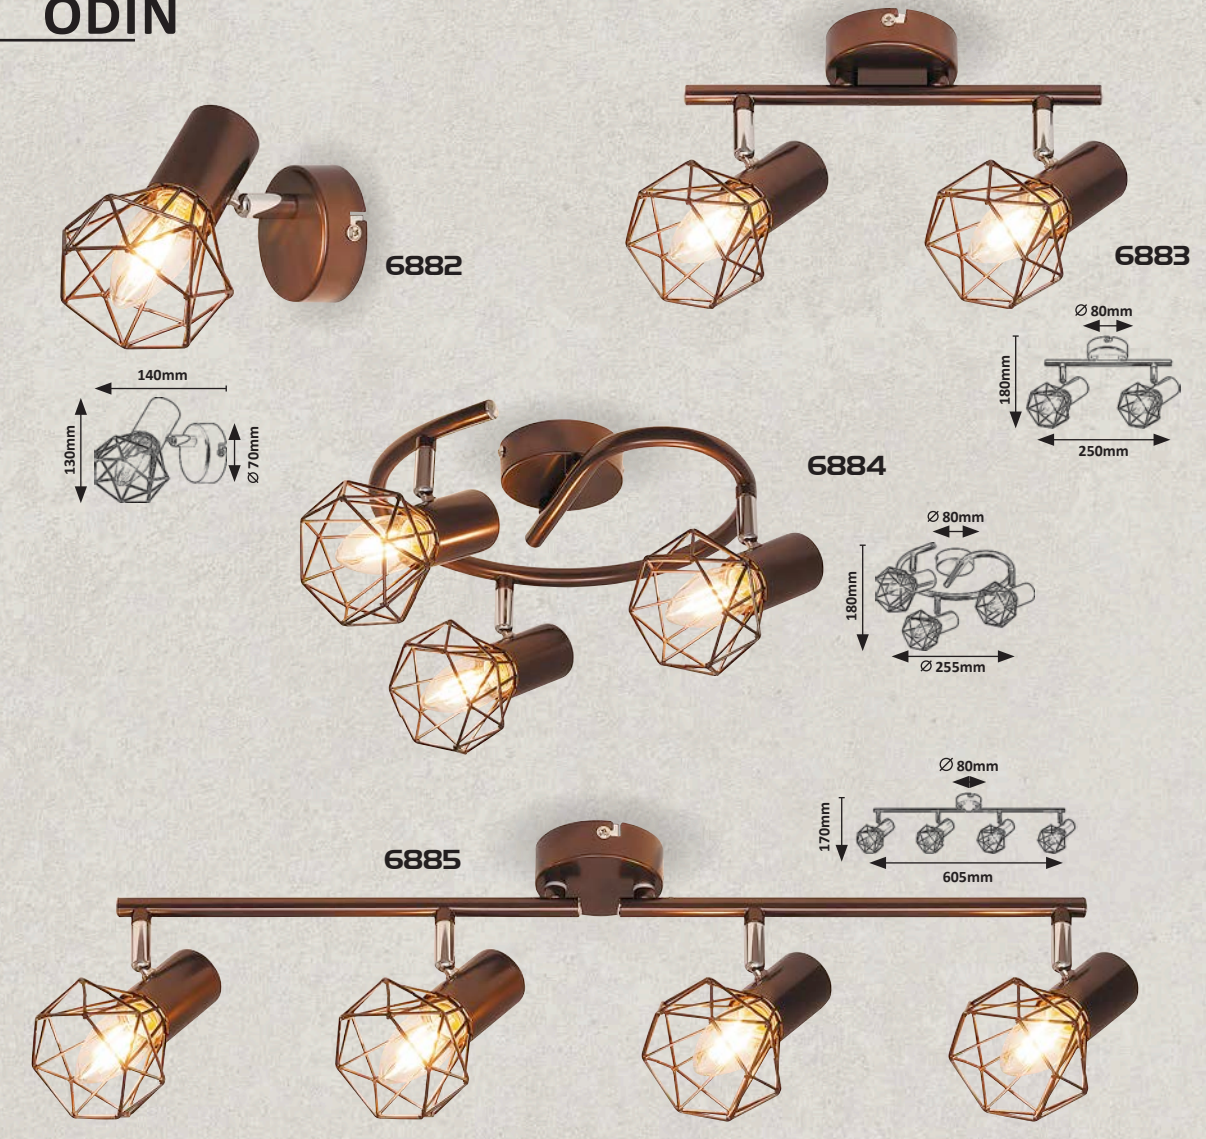

ODIN

6882 (M)
☒ E-14 / 1x max. 40W
IP20
metal brown

6883 (M)
☒ E-14 / 2x max. 40W
IP20
metal brown

6884 (M)
☒ E-14 / 3x max. 40W
IP20
metal brown

6885 (M)
☒ E-14 / 4x max. 40W
IP20
metal brown