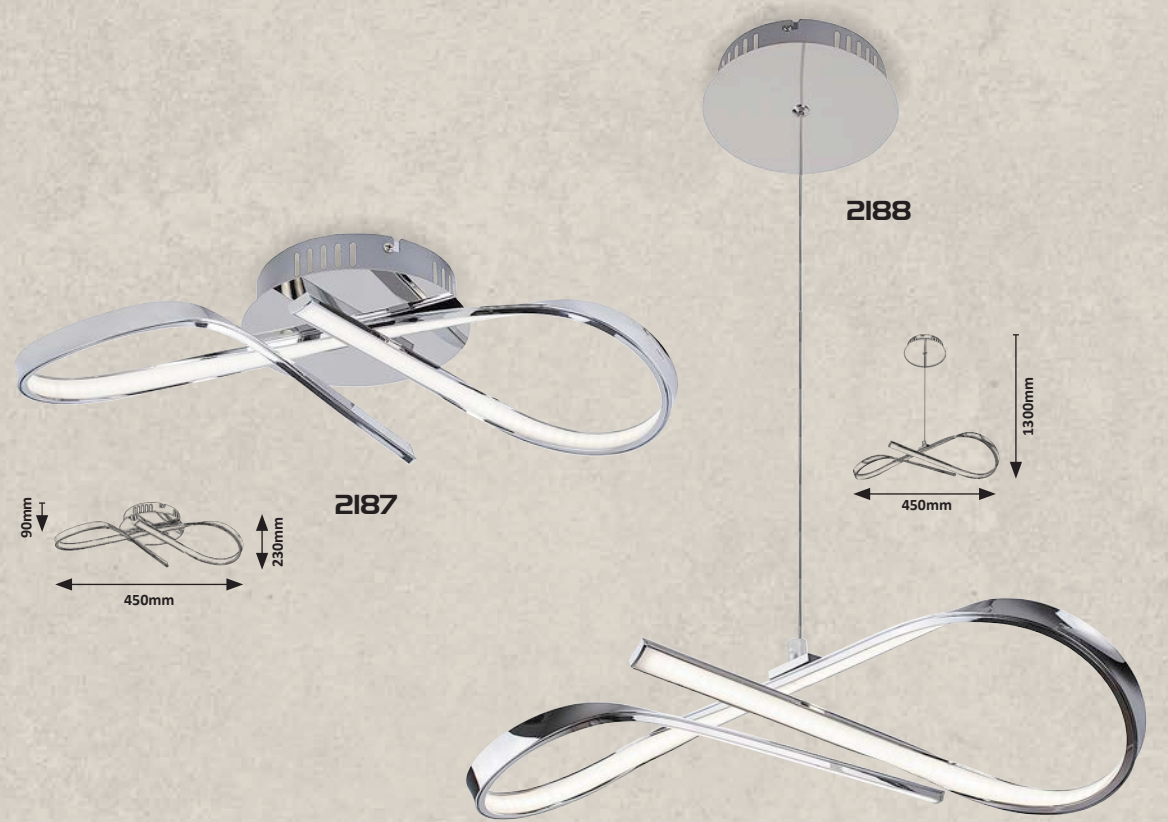

ANIELA **NEW**

2187
☐ LED / 20W
(1600lm, 4000K) incl.
IP20
chrome

5 998250 321875

2188
☐ LED / 20W
(1600lm, 4000K) incl.
IP20
chrome

5 998250 321882

SELENA **NEW**

2183
☐ LED / 40W
(3200lm, 4000K) incl.
IP20
chrome

5 998250 321837

2184
☐ LED / 30W
(2400lm, 4000K) incl.
IP20
chrome

5 998250 321844