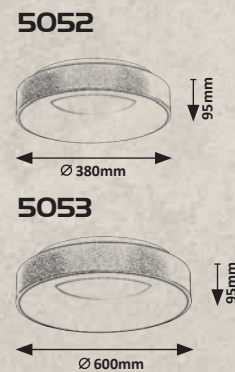

5052 **(MA)**
LED / 30W
(1950lm, 4000K) incl.
IP20
gold/white

5 998250 350523

5053 **(MA)**
LED / 50W
(3400lm, 4000K) incl.
IP20
gold/white

5 998250 350530

5054 **(MA)**
LED / 50W
(3350lm, 4000K) incl.
IP20
gold/white

5 998250 350547

5055 **(MA)**
LED / 80W
(6335lm, 4000K) incl.
IP20
gold/white

5 998250 350554

5056 **(MA)**
LED / 30W
(1950lm, 4000K) incl.
IP20
gold/white

5 998250 350561

5057 **(MA)**
LED / 50W
(3889lm, 4000K) incl.
IP20
gold/white

5 998250 350578

2507 **(MP)**
LED / 26W
(1500lm, 4000K) incl.
IP20
matte white

5 998250 325071

2508 **(MP)**
LED / 36W
(2100lm, 4000K) incl.
IP20
matte white

5 998250 325088

2509 **(MP)**
LED / 26W
(1500lm, 4000K) incl.
IP20
matte white

5 998250 325095

2510 **(MP)**
LED / 36W
(2100lm, 4000K) incl.
IP20
matte white

5 998250 325101