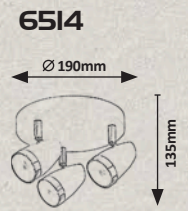

KONRAD *NEW*

5322 (M)
☒ GU10 / 1x max. 50W
IP20
black

5323 (M)
☒ GU10 / 2x max. 50W
IP20
black

5324 (M)
☒ GU10 / 3x max. 50W
IP20
black

5325 (M)
☒ GU10 / 4x max. 50W
IP20
black

KAREN

6512 (M) (P)
☒ LED / 4W
(280lm, 3000K) incl.
IP20 • ☒
anthracite/chrome

6513 (M) (P)
☒ LED / 8W
(560lm, 3000K) incl.
IP20
anthracite/chrome

6514 (M) (P)
☒ LED / 12W
(840lm, 3000K) incl.
IP20
anthracite/chrome

6515 (M) (P)
☒ LED / 16W
(1120lm, 3000K) incl.
IP20
anthracite/chrome