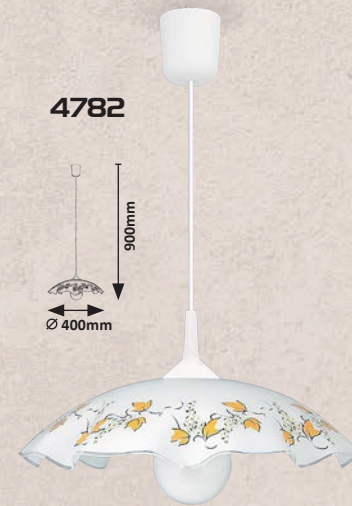

VINO

5 YEARS GUARANTEE

4782
900mm
Ø 400mm