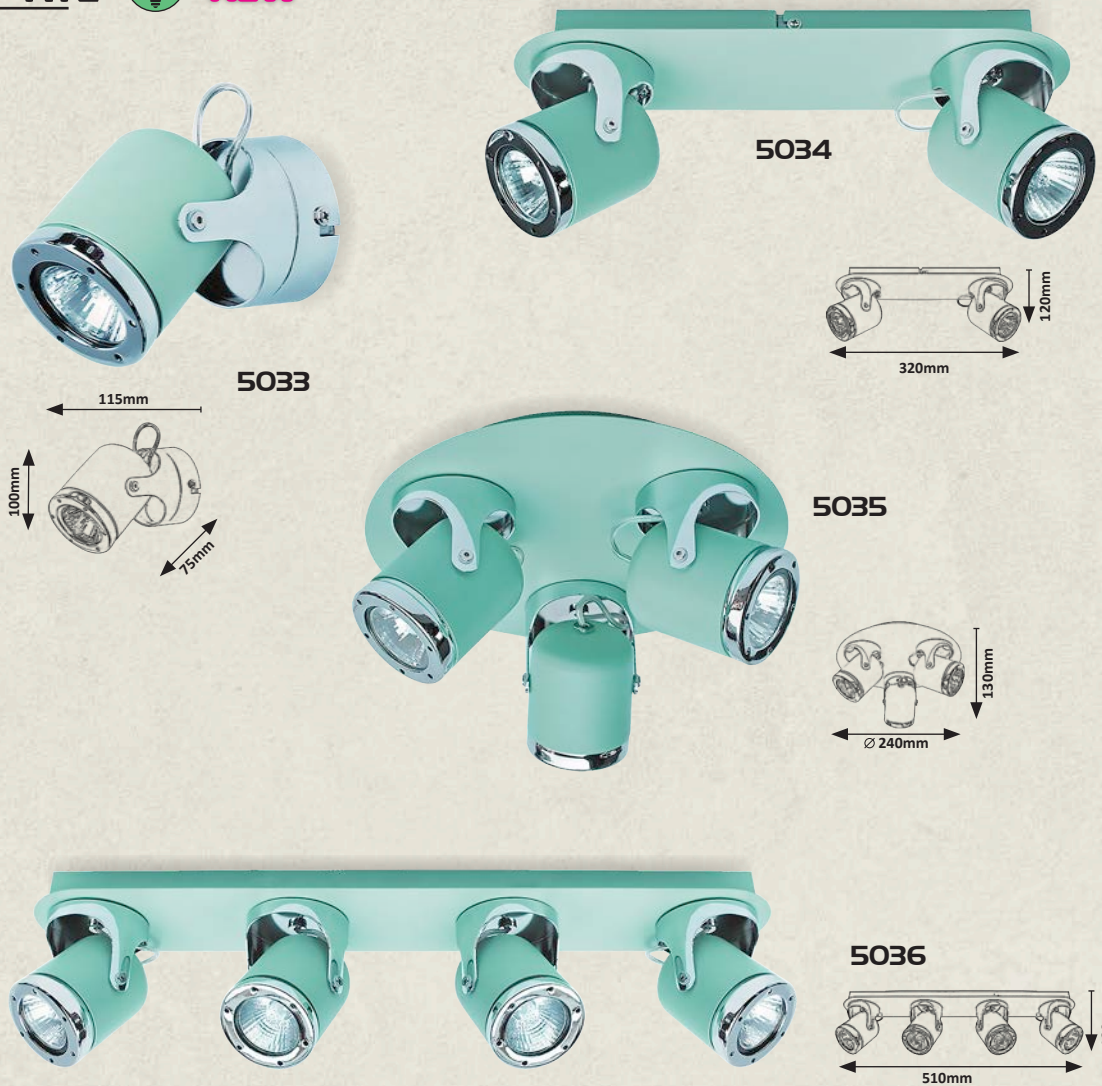

APRIL **NEW**

5033
☒ GU10 / 1x max. 5W
IP20
mint/chrome

5034
☒ GU10 / 2x max. 5W
IP20
mint/chrome

5035
☒ GU10 / 3x max. 5W
IP20
mint/chrome

5036
☒ GU10 / 4x max. 5W
IP20
mint/chrome

APRIL **NEW**

5037
☒ GU10 / 1x max. 5W
IP20
red/chrome

5038
☒ GU10 / 2x max. 5W
IP20
red/chrome

5039
☒ GU10 / 3x max. 5W
IP20
red/chrome

5040
☒ GU10 / 4x max. 5W
IP20
red/chrome