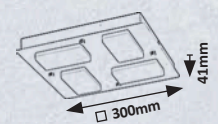

TONY

5490

5489

5492

5491

RUBEN

5723

5725

5724

rabalux® 493

5489 (MP)

LED / 5W
(365lm, 4000K) incl.
IP44 • 19600
chrome/opal glass

5 998250 354897

5490 (MP)

LED / 10W
(730lm, 4000K) incl.
IP44 • 19600
chrome/opal glass

5 998250 354903

5491 (MP)

LED / 15W
(1095lm, 4000K) incl.
IP44 • 19600
chrome/opal glass

5 998250 354910

5492 (MP)

LED / 20W
(1460lm, 4000K) incl.
IP44 • 19600
chrome/opal glass

5 998250 354927

5723 (MP)

LED / 9W
(774lm, 4000K) incl.
IP44
chrome/white

5 998250 357232

5724 (MP)

LED / 13,5W
(1161lm, 4000K) incl.
IP44
chrome/white

5 998250 357249

5725 (MP)

LED / 18W
(1548lm, 4000K) incl.
IP44
chrome/white

5 998250 357256