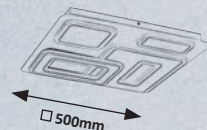

6250

6475 **MA**
LED / 40W
(2400lm, 3000K-6000K) incl.
IP20 • 531
white/gold/coffee

5 998250 364759

5859 **MP**
LED / 56W
(2393lm, 2700K-5500K) incl.
IP20 • 513
matte white

5 998250 358598

6250 **MA**
LED / 50W
(3080lm, 3000K-6000K) incl.
IP20 • 523
white/brown/black

5 998250 362502