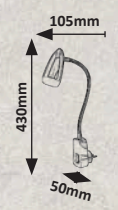

ALMA *NEW*

5658 (M)
LED / 4W
(350lm, 3000K) incl.
IP20 • chrome

CARA *NEW*

5659 (M)
LED / 4W
(350lm, 3000K) incl.
IP20 • chrome

ANJA *NEW*

5672 (M)
E-14 / 1x max. 40W
IP20 • satin chrome

DOBRA *NEW*

5673 (M)
LED 4,5W (340lm, 3000K) incl.
GU10 / 1x max. 35W
IP20 • white/chrome