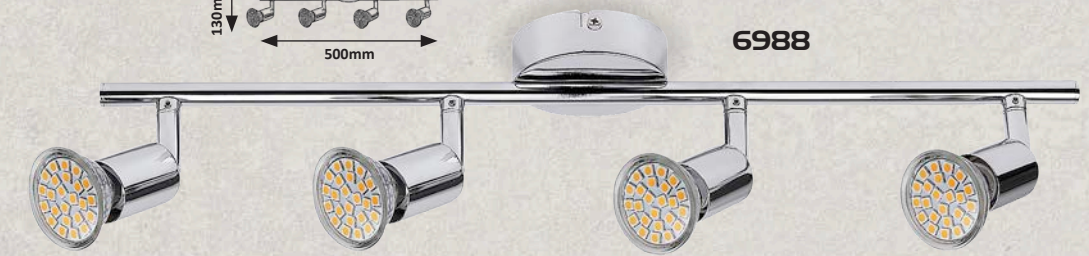

5996 GU10 / 2x max. 50W
IP20
bronze

5997 GU10 / 3x max. 50W
IP20
bronze

5998 GU10 / 4x max. 50W
IP20
bronze

NORTON LED

6986 (M)
 LED / 3W
 (220lm, 3000K) incl.
 GU10 / 1x max. 50W
 IP20 • chrome

6987 (M)
 LED / 6W
 (440lm, 3000K) incl.
 GU10 / 2x max. 50W
 IP20 • chrome