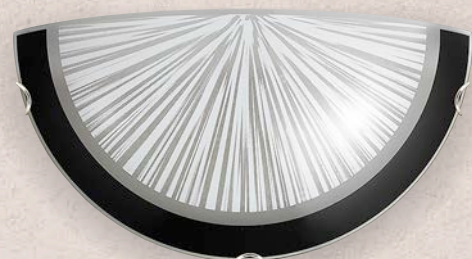

SPHERE

5 YEARS GUARANTEE

1856

300mm