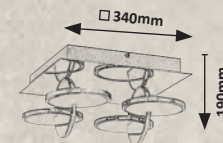

ASSANA

5671

5668

LED / 7W
(400lm, 3000K) incl.
IP20
chrome/opal glass

5 998250 356686

LED / 6W
(380lm, 3000K) incl.
IP20 • LED
chrome/opal glass

5 998250 356693

LED / 22W
(1400lm, 3000K) incl.
IP20
chrome/opal glass

5 998250 356709

5671

LED / 33W
(2200lm, 3000K) incl.
IP20
chrome/opal glass

5 998250 356716