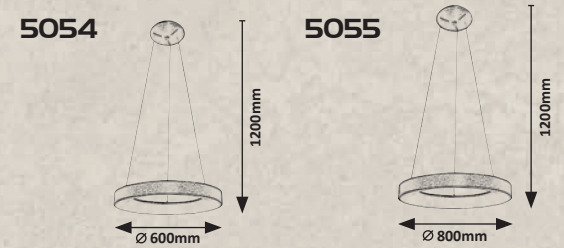

5052 **(MA)**
LED / 30W
(1950lm, 4000K) incl.
IP20
gold/white

5 998250 350523

5053 **(MA)**
LED / 50W
(3400lm, 4000K) incl.
IP20
gold/white

5 998250 350530

5054 **(MA)**
LED / 50W
(3350lm, 4000K) incl.
IP20
gold/white

5 998250 350547

5055 **(MA)**
LED / 80W
(6335lm, 4000K) incl.
IP20
gold/white

5 998250 350554

5056 **(MA)**
LED / 30W
(1950lm, 4000K) incl.
IP20
gold/white

5 998250 350561

5057 **(MA)**
LED / 50W
(3889lm, 4000K) incl.
IP20
gold/white

5 998250 350578

2507 **(MP)**
LED / 26W
(1500lm, 4000K) incl.
IP20
matte white

5 998250 325071

2508 **(MP)**
LED / 36W
(2100lm, 4000K) incl.
IP20
matte white

5 998250 325088

2509 **(MP)**
LED / 26W
(1500lm, 4000K) incl.
IP20
matte white

5 998250 325095

2510 **(MP)**
LED / 36W
(2100lm, 4000K) incl.
IP20
matte white

5 998250 325101