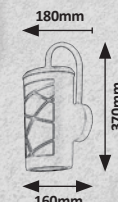

PESCARA

8742

8744

8743

PESCARA

8757

8759

8758

8742 (M) (P)

☒ E-27 / 1x max. 60W
IP44
anthracite/opal glass

5 998250 387420

8743 (M) (P)

☒ E-27 / 1x max. 60W
IP44
anthracite/opal glass

5 998250 387437

8744 (M) (P)

☒ E-27 / 1x max. 60W
IP44
anthracite/opal glass

5 998250 387444

8757 (M) (P)

☒ E-27 / 1x max. 60W
IP44
brown/rust effect/opal glass

5 998250 387574

8758 (M) (P)

☒ E-27 / 1x max. 60W
IP44
brown/rust effect/opal glass

5 998250 387581

8759 (M) (P)

☒ E-27 / 1x max. 60W
IP44
brown/rust effect/opal glass

5 998250 387598