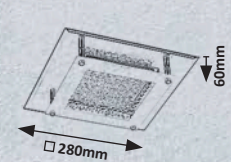

2444

2445

MARION

5 YEARS GUARANTEE

LED built-in

NATURAL White

2446

2447