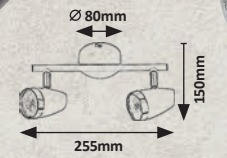

KONRAD *NEW*

5322 (M)
☒ GU10 / 1x max. 50W
IP20
black

5323 (M)
☒ GU10 / 2x max. 50W
IP20
black

5324 (M)
☒ GU10 / 3x max. 50W
IP20
black

5325 (M)
☒ GU10 / 4x max. 50W
IP20
black

KAREN

6512 (M) (P)
☒ LED / 4W
(280lm, 3000K) incl.
IP20 • ☒
anthracite/chrome

6513 (M) (P)
☒ LED / 8W
(560lm, 3000K) incl.
IP20
anthracite/chrome

6514 (M) (P)
☒ LED / 12W
(840lm, 3000K) incl.
IP20
anthracite/chrome

6515 (M) (P)
☒ LED / 16W
(1120lm, 3000K) incl.
IP20
anthracite/chrome