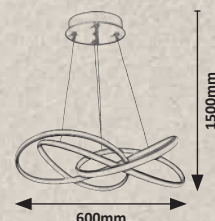

5692

1500mm
600mm